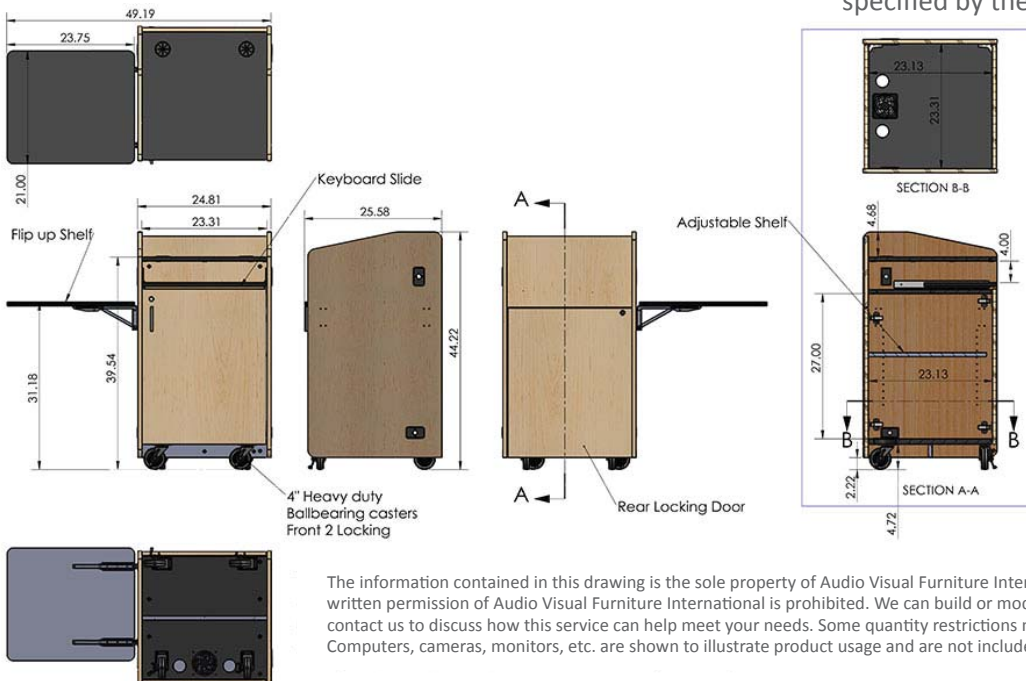

LE3040 is a complete lectern solution including our most popular options. A large flat top surface to accommodate lecture notes, laptops and monitors.

Standard Features

- Made with furniture grade laminates
- Large flat work surface 23.3" W x 24" D
- Large 23" W x 23" D x 27" H storage cabinet
- Front and rear locking doors
- Slide out keyboard shelf
- Adjustable interior shelf with cable pass-through. Cable ports on top and bottom of the unit
- Folding side shelf - Black only
- Ball bearing casters with brakes for easy maneuvering
- Ships assembled

Specifications

Model: LE3040
Width: 27" (shelf down)
Depth: 25.6"
Height: 44.25"

Finishes

Other finishes are available with a longer lead time. Check website.

The information contained in this drawing is the sole property of Audio Visual Furniture International. Any reproduction in part or as a whole without the written permission of Audio Visual Furniture International is prohibited. We can build or modify stock configurations to suit customer specifications. Please contact us to discuss how this service can help meet your needs. Some quantity restrictions may apply. Specification subject to change without notice. Computers, cameras, monitors, etc. are shown to illustrate product usage and are not included unless otherwise noted.