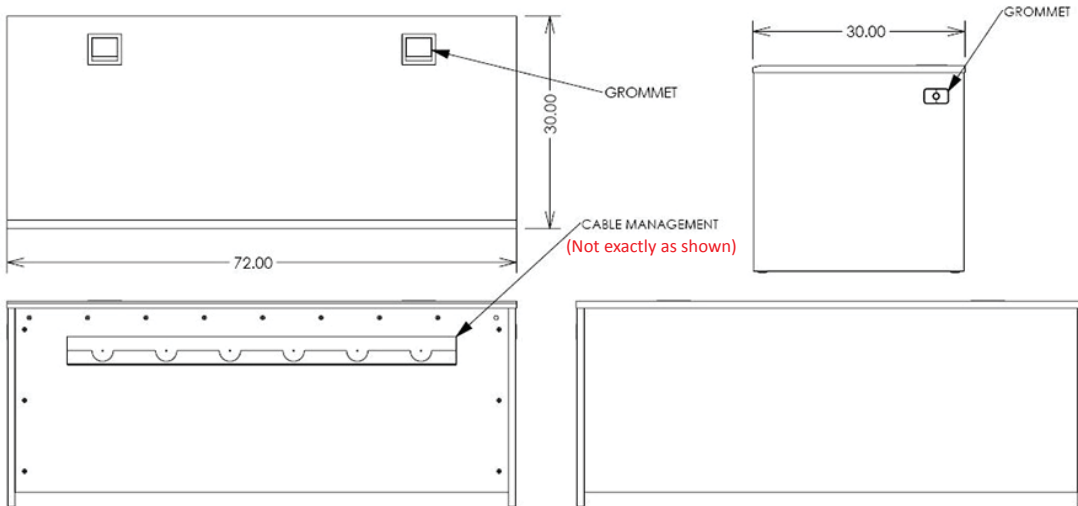

**Standard Features**

- Highly resistant thermowrap surf(x) top surface and melamine body (model **DSYZ7230EX**) or melamine only (model **DSYZ7230**)
- Large top surface to accommodate single teacher or two students
- Possibility to install different modules to fit your needs, pedestal with drawers, rack pedestal, etc.
- Wire channel and grommet organize the wires on the desk
- The grommets placed on the side panels allow cables passed through discretely to another desks

**Options**

- **PLM1022** 10" - 22" Monitor mount
- **PB** Six outlet power bar with 10 ft. cord
- **C900S** 15" - 24" Adjustable monitor arm
- **C900D** Adjustable dual monitor arm. Holds monitors up to 22" horizontal width each
- **PC-PATCH** 2x 110AC, RJ45, Phone, 2x USB
- **CUB8** Table top cable well
- **PDTYZ1722** Pedestal with 3 drawers
- **PDT2224** 12U Rack Pedestal
- **PCH730** Under desk computer holder
- **CUSTOM CUTOUT** Cutouts for electronics or other items specified by the customer

**Specifications**

**Model:** DSYZ7230/EX  
**Width:** 72"  
**Depth:** 30"  
**Height:** 29"

**Finishes**

**Top Surface**

**Body**

Other finishes are available with a longer lead time. Check website.

The information contained in this drawing is the sole property of Audio Visual Furniture International. Any reproduction in part or as a whole without the written permission of Audio Visual Furniture International is prohibited. AVFI can build or modify stock configurations to suit customer specifications. Please contact us to discuss how this service can help meet your needs. Some quantity restrictions may apply. Specification subject to change without notice. Computers, cameras, monitors, etc. are shown to illustrate product usage and are not included unless otherwise noted.