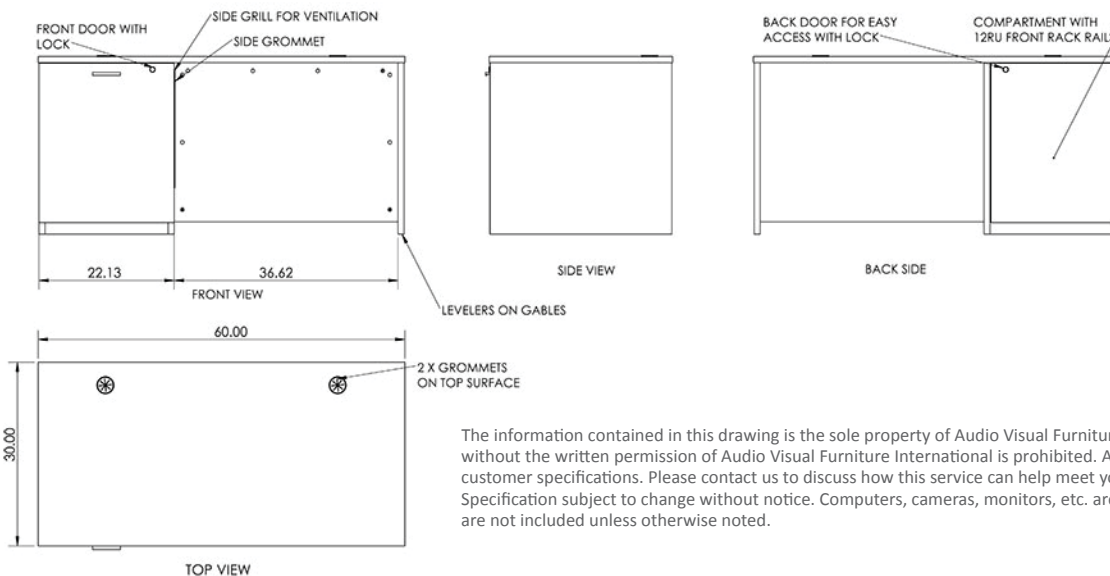

Standard Features

- Solid construction
- Large top surface to accommodate multiple monitors
- Grommets on top and sides organize the wires on the desk
- The 12U equipment rack can be purchased on the left (model DSYZ6030RK-L) or right (model DSYZ6030RK-R) side of the unit
- 12U front space rack rails, bottom and side grill for ventilation
- Rear and front locking doors to provide easy access to your electronics
- Long modesty panel
- Levelers on side gables
- Available in furniture grade laminate
- Ships fully assembled

Options

- **PLM1022** 10" - 22" Monitor mount
- **C900S** 15" - 24" Adjustable monitor arm
- **C900D** Adjustable dual monitor arm
- **MM1232** 12" - 32" monitor mount
- **PB** Six outlet power bar with 10 ft. cord
- **PC-PATCH** 2x 110AC, RJ45, Phone, 2x USB
- **CUB3** Round cable well
- **CUB5** Round cable well
- **CUB8** Table top cable well
- **FAN** Quiet cooling fan
- **9031-1/2/3** 1U/2U/3U Utility metal shelf
- **CUSTOM CUTOUT** Cutouts for electronics or other items specified by the customer

Specifications

Model: DSYZ6030RK-L/R
Width: 60"
Depth: 30"
Height: 29"

Standard Finishes (Ships within 1-14 days)

Other finishes are available. Check website.

The information contained in this drawing is the sole property of Audio Visual Furniture International. Any reproduction in part or as a whole without the written permission of Audio Visual Furniture International is prohibited. AVFI can build or modify stock configurations to suit customer specifications. Please contact us to discuss how this service can help meet your needs. Some quantity restrictions may apply. Specification subject to change without notice. Computers, cameras, monitors, etc. are shown to illustrate product usage and are not included unless otherwise noted.