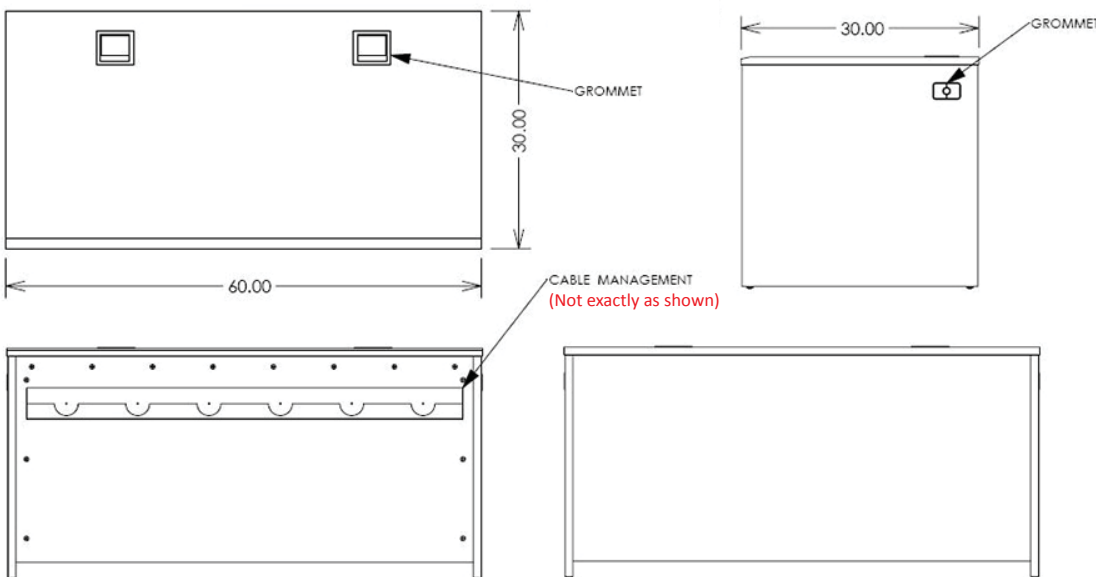

Standard Features

- Available in furniture grade laminate only (model **DSYZ6030**) or thermowrap top + furniture grade laminate body (model **DSYZ6030EX**)
- Large top surface to accommodate single teacher or two students
- Possibility to install different modules to fit your needs, pedestal with drawers, rack pedestal, etc.
- Wire channel and grommet organize the wires on the desk
- The grommets placed on the side panels allow cables passed through discretely to another desks

Options

- **PLM1022** 10" - 22" Monitor mount
- **PB** Six outlet power bar with 10 ft. cord
- **C900S** 15" - 24" Adjustable monitor arm
- **C900D** Adjustable dual monitor arm. Holds monitors up to 22" horizontal width each
- **PC-PATCH** 2x 110AC, RJ45, Phone, 2x USB
- **CUB8** Table top cable well
- **PDTYZ1722** Pedestal with 3 drawers
- **PDT2224** 12U Rack Pedestal
- **PCH730** Under desk computer holder
- **CUSTOM CUTOUT** Cutouts for electronics or other items specified by the customer

Specifications

Model: DSYZ6030/EX
Width: 60"
Depth: 30"
Height: 29"

Finishes

Top Surface

Body

Other finishes are available with a longer lead time. Check website.

The information contained in this drawing is the sole property of Audio Visual Furniture International. Any reproduction in part or as a whole without the written permission of Audio Visual Furniture International is prohibited. AVFI can build or modify stock configurations to suit customer specifications. Please contact us to discuss how this service can help meet your needs. Some quantity restrictions may apply. Specification subject to change without notice. Computers, cameras, monitors, etc. are shown to illustrate product usage and are not included unless otherwise noted.