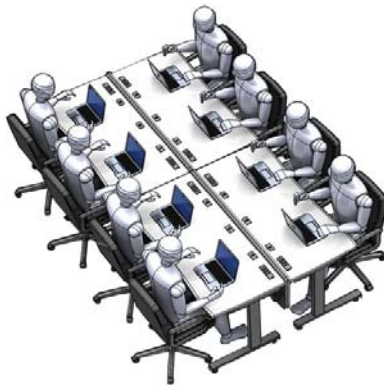

DS6330S-FX/DS6330D-FX Training Desk

DS6330S-FX (Single user)

DS6330D-FX (Dual user)

The **DS6330** training desk is the ideal solution for high tech classrooms, lecture halls and corporate training sites. Model **DS6330S-FX** is for single user and **DS6330D-FX** is for dual users. It features a large work surface with easily accessible power and grommets for electronics and charging devices. Extra charge for custom cutouts for electronics or other items specified by the customer.

Standard Features

- Made with highly resistant thermowrap surface available in many colors surf(x)
- Large 63" W x 30" D work surface to accommodate monitors, laptops and documents
- Modesty panel with cable management
- Durable legs with adjustable levelling feet
- Dual (model DS6330D-FX) or single (model DS6330S-FX) user design available
- 2X SF-PB3 (Surface mounted 3-outlet 120V power bar with 10 ft. cord) on the dual model and 1X PC-PATCH (2x 110AC, RJ45, Phone, 2x USB) on the single model
- Minor assembly required

Options

- **PCH730** Under desk CPU holder (Single model only)
- **PB** Six outlet power bar with 10 ft. cord
- **C900S** 15" - 24" Adjustable monitor arm
- **C900D** Adjustable dual monitor arm. Holds monitors up to 22" horizontal width each
- **CUSTOM CUTOUT** Cutouts for electronics or other items specified by the customer
- Adjustable height version also available (DS6330-LFT)