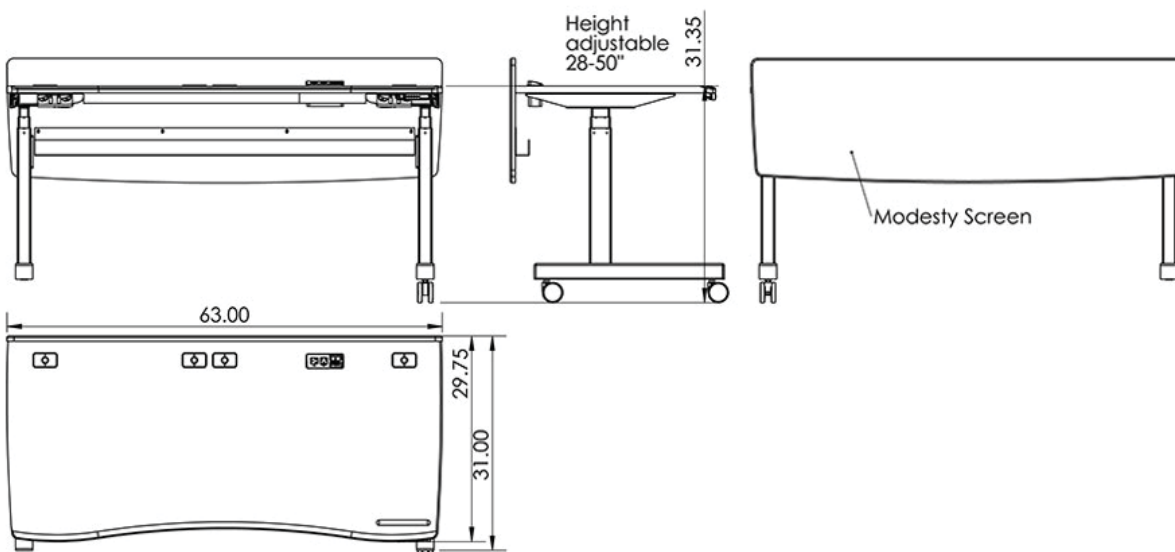

Standard Features

- Made with highly resistant thermowrap available in many colors
- Large 63" W x 30" D work surface to accommodate monitors, laptops and documents
- Modesty panel with cable management
- Linak® electric actuators with push-button height adjustment (28" - 52") and LCD display
- **PC-PATCH** 2x 110AC, RJ45, Phone, 2x USB power panel
- Available as a dual user version with straight front edge

Shown with Options

Options

- **C900S** 15" - 24" Adjustable monitor arm
- **C900D** Adjustable dual monitor arm
- **PB** Six outlet power bar with 10 ft. cord
- **CHGQIW** Wireless charging station white
- **CHGQI-DNGL** Dongle lightning, 30-pin, Micro-USB (Requires CHGQIW)
- **PCH730** Under desk computer holder
- **CUSTOM CUTOUT** Cutouts for electronics or other items specified by the customer
- Fixed height version also available - Model DS6330

Specifications

Model: DS6330S-LFT
Width: 63"
Depth: 30"
Height: 28" - 52"

Finishes

Other finishes are available with a longer lead time. Check website.

The information contained in this drawing is the sole property of Audio Visual Furniture International. Any reproduction in part or as a whole without the written permission of Audio Visual Furniture International is prohibited. AVFI can build or modify stock configurations to suit customer specifications. Please contact us to discuss how this service can help meet your needs. Some quantity restrictions may apply. Specification subject to change without notice. Computers, cameras, monitors, etc. are shown to illustrate product usage and are not included unless otherwise noted.