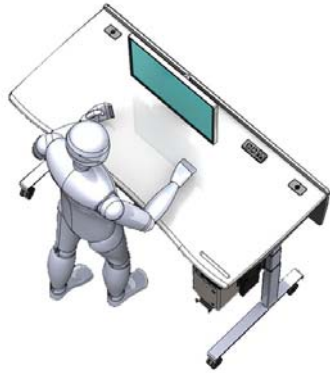

Shown with Options
Modesty panel not exactly as shown

The **DS6330S-LFT** is an adjustable height sit/stand desk ideal for high tech classrooms, lecture halls and corporate training sites. It features a large work surface with easily accessible power and grommets for electronics and charging devices. Powered by industry proven Linak® electric actuators with push-button height adjustment (28" - 52") and height readout LCD. Will adjust from sit to standing position with 3 user memory height settings.

Standard Features

- Made with highly resistant thermowrap available in many colors
- Large 63" W x 30" D work surface to accommodate monitors, laptops and documents
- Modesty panel with cable management
- Linak® electric actuators with push-button height adjustment (28" - 52") and LCD display
- **PC-PATCH** 2x 110AC, RJ45, Phone, 2x USB power panel
- Available as a dual user version with straight front edge

Shown with Options

Options

- **C900S** 15" - 24" Adjustable monitor arm
- **C900D** Adjustable dual monitor arm
- **PB** Six outlet power bar with 10 ft. cord
- **CHGQIW** Wireless charging station white
- **CHGQI-DNGL** Dongle lightning, 30-pin, Micro-USB (Requires CHGQIW)
- **PCH730** Under desk computer holder
- **CUSTOM CUTOUT** Cutouts for electronics or other items specified by the customer
- Fixed height version also available - Model DS6330