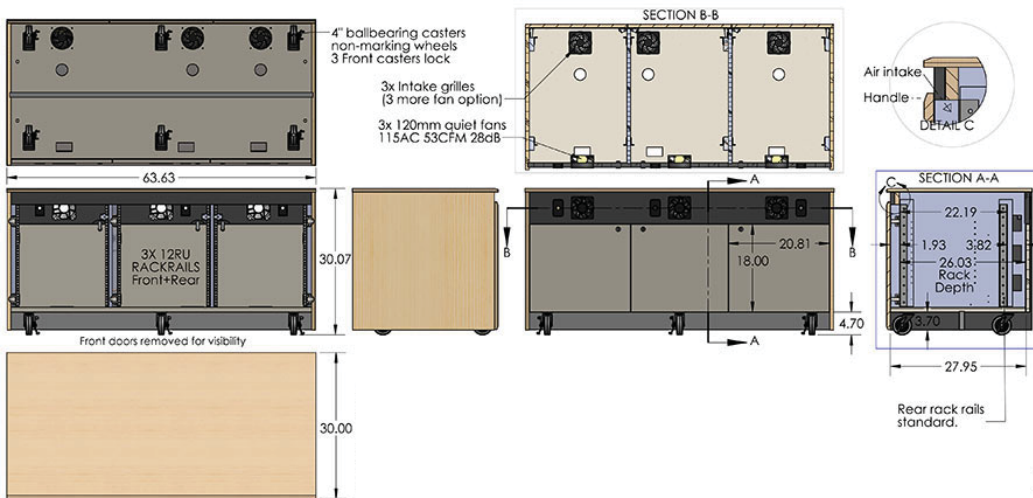

CR3030EX is a minimalist design tech-credenza designed for business conference room environments. Featuring three rack bays with twelve rack spaces each and a dedicated heat exhaust fan per bay. Innovative hidden lock design allows for a seamless look while still providing security for your electronics. Can be butted together to span a room or wall.

Standard Features

- Hidden locks and handles on front
- Front and rear rack rails
- 3 bays 12U rack rails 26" deep (10-32 screws)
- Locking front and rear doors
- Scratch resistant thermowrap surfaces
- FAN Quiet cooling fan
- Many color options
- Compatible with our mounts (Requires drilling)
- 4" heavy duty ballbearing casters, 2 locking
- Can be butted together to span a room or wall
- Compatible with our video conference tables

Options

- **PM2-D** Dual monitor mount (42"-70" – 200 lbs total max)
- **PM2-S-XL** Single XL monitor mount (60"-90 –200 lbs max)
- **PB** Six outlet power bar with 10 ft. cord
- **CAM** Camera/codec mount
- **TVCB** Camera bracket for freestanding or wall mount TV's
- **CS** Wall mount camera or codec shelf
- **9107** Lacing bar (19" long)
- **9031** Vented metal shelf
- **9041** Sliding shelf
- **9052** Sliding drawer
- **RR12** Additional 12U space rack rails (Rear)
- **MAGKEY** Additional key for hidden locks
- **CR-A-DR** Credenza acrylic door
- **LEV4AX6** 6x Levelers for non-mobile applications