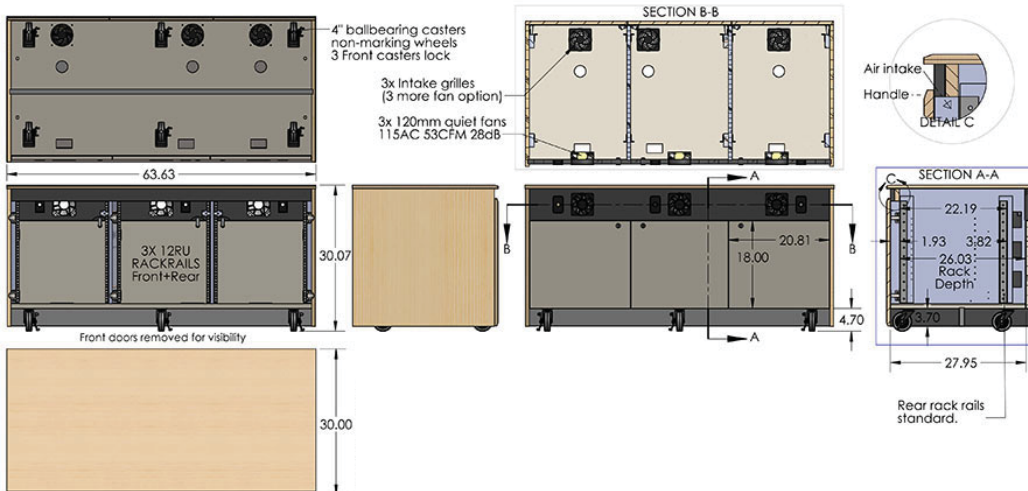

Standard Features

- Hidden locks and handles on front
- Front and rear rack rails
- 3 bays 12U rack rails 26" deep (10-32 screws)
- Locking front and rear doors
- Scratch resistant thermowrap surfaces
- FAN Quiet cooling fan
- Many color options
- Compatible with our mounts (Requires drilling)
- 4" heavy duty ballbearing casters, 2 locking
- Can be butted together to span a room or wall
- Compatible with our video conference tables

Options

- **PM-D** Dual display mount
- **PM-S-XL** Single extra large display mount
- **PM-CVR** Cosmetic steel cover for PM-D and PM-S-XL base
- **PB** Six outlet power bar with 10 ft. cord
- **CAM** Camera/codec mount
- **TVCB** Camera bracket for freestanding or wall mount TV's
- **CS** Wall mount camera or codec shelf
- **9107** Lacing bar (19" long)
- **9031** Vented metal shelf
- **9041** Sliding shelf
- **9052** Sliding drawer
- **RR12** Additional 12U space rack rails (Rear)
- **MAGKEY** Additional key for hidden locks
- **CR-A-DR** Credenza acrylic door

Specifications

Model: CR3030EX
Width: 63 5/8"
Depth: 30"
Height: 30 1/8"

Finishes

Other finishes are available. Check website.

The information contained in this drawing is the sole property of Audio Visual Furniture International. Any reproduction in part or as a whole without the written permission of Audio Visual Furniture International is prohibited. AVFI can build or modify stock configurations to suit customer specifications. Please contact us to discuss how this service can help meet your needs. Some quantity restrictions may apply. Specification subject to change without notice. Computers, cameras, monitors, etc. are shown to illustrate product usage and are not included unless otherwise noted.