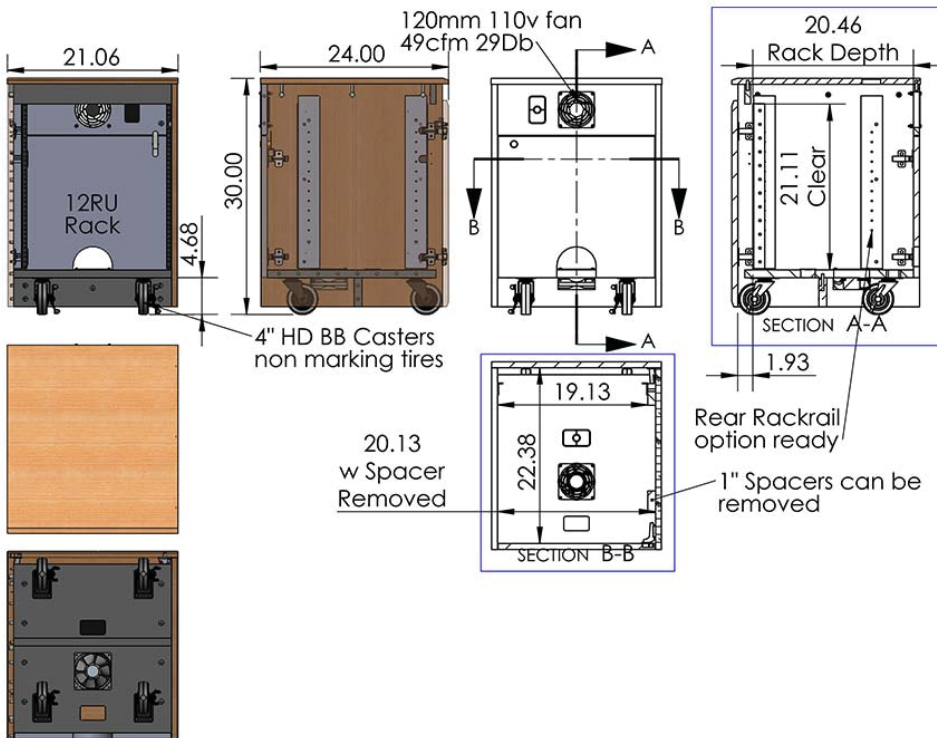

CR1000EX is a fully assembled executive credenza with traditional furniture design. The elegant laminate finish is enhanced by the bevelled door and precision European hardware. Can be butted together to span a room or wall.

Standard Features

- Thermowrap surf(x) finish
- Locking front and rear doors
- RR12 12U rack rails
- FAN Quiet cooling fan
- 4" heavy duty casters (2 locking)
- Can be butted together to span a room or wall
- Ships assembled

Options

- **MM1232** Monitor and camera mount (12" - 32")
- **PM-S** Single display mount
- **PB** Six outlet power bar with 10 ft. cord
- **CAM** Camera/codec mount
- **TVCB** Camera bracket for freestanding or wall mount TV's
- **CS** Wall mount camera or codec shelf
- **FAN** Additional quiet cooling fan
- **RR12** Additional 12U space rack rails (Rear)
- **9107** Lacing bar (19" long)
- **9031** Vented metal shelf
- **9041** Sliding shelf
- **9052** Sliding drawer

Specifications

Model: CR1000EX
Width: 21"
Depth: 24"
Height: 30"

Finishes

Other finishes are available. Check website.

The information contained in this drawing is the sole property of Audio Visual Furniture International. Any reproduction in part or as a whole without the written permission of Audio Visual Furniture International is prohibited. AVFI can build or modify stock configurations to suit customer specifications. Please contact us to discuss how this service can help meet your needs. Some quantity restrictions may apply. Specification subject to change without notice. Computers, cameras, monitors, etc. are shown to illustrate product usage and are not included unless otherwise noted.