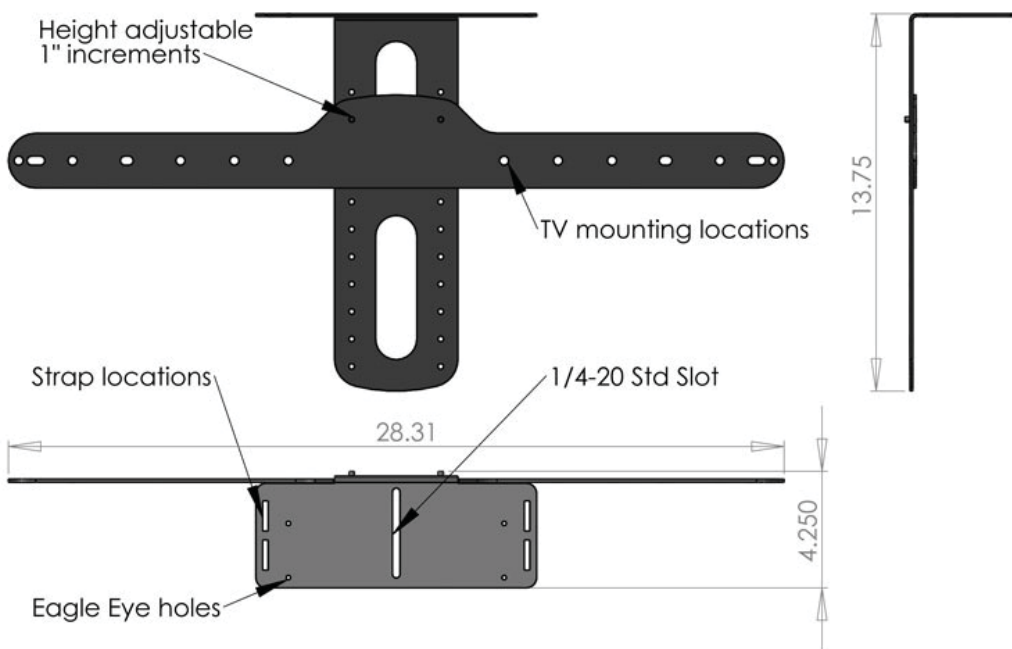

TVCB

Need to attach a camera to a wall mounted or freestanding TV? Now you can with our TVCB bracket.

TVCB features adjustable camera height for different size TV's from 32" to 55" and some larger (Up to 700mm VESA width).

**Standard Features**

- Sturdy 11 Ga steel construction
- Accommodates most 32" - 55" flat panel monitors
- Designed for tabletop with base or wall mounted TV's
- Fits most cameras including wide HD cams (\*\*EagleEye™)
- Camera height adjustable for different TV and camera sizes
- Fastening hardware included
- Black or white finish

**Options**

- PB Six outlet power bar with 10 ft. cord
- CBB-TV Under TV camera bracket (26" - 80" TV's)
- BKT-ST60 Cisco SpeakerTrack60 Camera bracket
- BKT-C20 C20 Codec bracket

TVCB WALLMOUNTED

**Specifications**

**Model:** TVCB  
**Width:** 28-1/2"  
**Depth:** 4-1/4"  
**Height:** 13-3/4"

**Colors**

The information contained in this drawing is the sole property of Audio Visual Furniture International. Any reproduction in part or as a whole without the written permission of Audio Visual Furniture International is prohibited. We can build or modify stock configurations to suit customer specifications. Please contact us to discuss how this service can help meet your needs. Some quantity restrictions may apply. Specification subject to change without notice. Computers, cameras, monitors, etc. are shown to illustrate product usage and are not included unless otherwise noted. \*Polycom® and EagleEye™ are registered trademarks of Polycom of Pleasanton, California