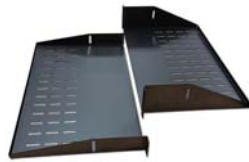

SBB
Sound Bar Bracket
Can be mounted above or below TV.
Available for the PM series (All), TP1000 (All) & MC1000 (All)

PCH730
PC Holder
Fits under desk

PM-S2D-KIT (flat bracket)
Upgrade Kit
From single to dual TV mount

PC-PATCH
Power Panel with Surge Protection
2X electrical outlets, 1X RJ11, 1X RJ45 and 2X USB ports
Black only

SF-PB3

Surface Mounted Power Bar
3 outlet 120V with 10 ft. cord
Black only

PB

Power Bar
6 outlet 110V with 10 ft. cord
Black only

Rack Accessories & Shelves

DIR9200-8/10/12
8U/10U/12U Rack Module

9031/1-2-3
Utility Shelf
1-3 space rack utility vented shelf
Black only

9041
Sliding Shelf
Sliding rack mounted shelf
Black only

9052/2-3
Sliding Drawer
2-3 space rack mounted
steel sliding drawer. Black only