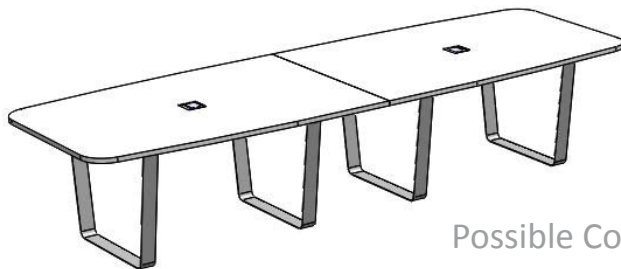

TCYZ Conference Table series allow you to select the best option size and style for your educational or corporate place environment.

Standard Features

- Choose tabletop size according to your specific needs. Available sizes: 48" X 72" (**model TCYZ46C/S**) and 48" X 84" (**model TCYZ47C/S**)
- Choice of straight (S) or curved (C) corners. Please specify when ordering.
- Square cable grommet at center of table
- Can be placed back to back to increase surface area
- Choose different leg options: trapezoidal (T) or elliptical (E)
- Highly resistant surf(x) thermowrap surface available in many colors
- Combine with our SYZ stand series to use your table for video conference, and add storage rolling a RKYZ12 or RKYZ21 mobile rack under or beside the table (see options)
- Ships flat packed

Options

- Choice of Straight or Curved corners
- **RKYZ12** 12U Mobile rack
- **RKYZ21** 21U Mobile rack
- **PB** Six outlet power bar with 10 ft. cord
- **CUB3** Round Cable Well
- **CUB5** Round Cable Well (Black or Silver)
- **CMGRIP** Cable grip
- **CMSPINE** Floor to top surface cable management
- **CUSTOM CUTOUT** Cutouts for electronics or other items specified by the customer

Standard Finishes*

* Other finishes are available with a longer lead time (Check our website)