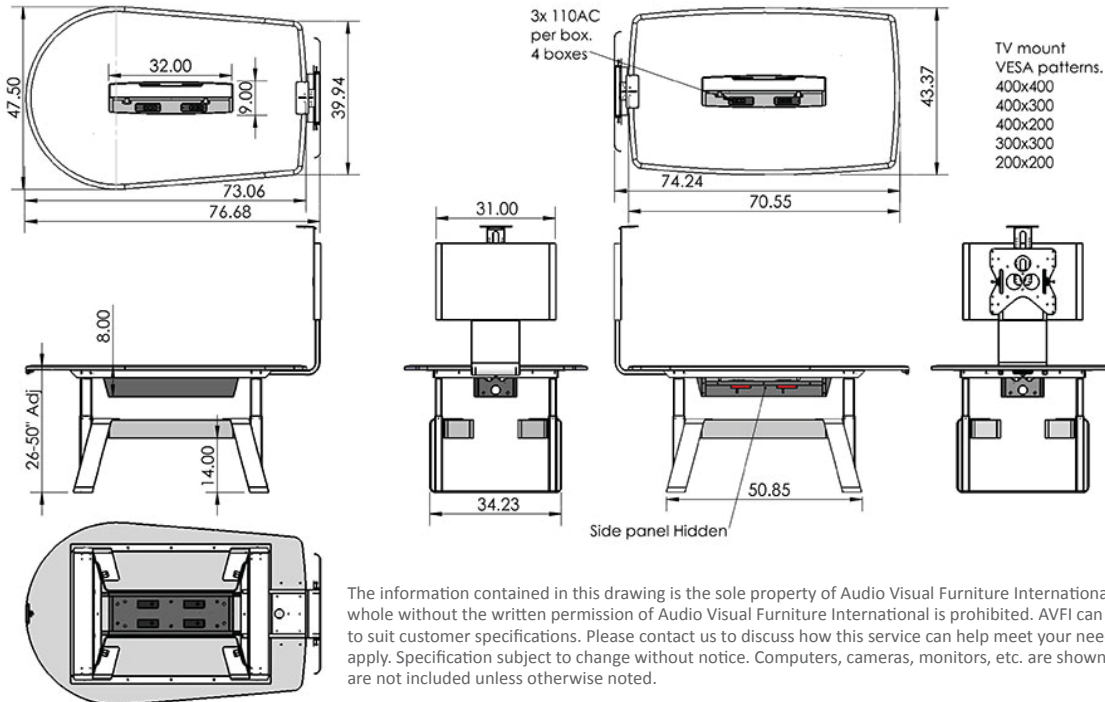

Standard Features

- Seats 5 with TV or 6 without
- 4X Triple 110v power outlets (SF-PB3) in center with flip up soft close doors
- Attractive weighted steel base with silver finish
- Height adjustment sit to stand height 27" to 42"+ featuring Linak® electric actuators
- Switch with LCD height display and programmable memory height settings
- Offered as a stand-alone 360° table or with TV mount at one end supporting up to 60" display
- 1" thick tabletop with highly resistant thermowrap surface
- Your choice of Rectangular or Bullet shape top

Options

- **TVCB** Camera bracket for freestanding or wall mount TV's
- **CS** Wall mount camera or codec shelf
- **PB** Six outlet power bar with 10 ft. cord
- **PC-PATCH** 2x 110AC, RJ45, Phone, 2x USB
- **CUB3** Round cable well
- **CUB5** Round cable well
- **CUB8** Table top cable well
- **CUSTOM CUTOUT** Cutouts for electronics or other items specified by the customer

Specifications

Model: TLF4X6
Width: 47.5"
Depth: 75"
Height: 27" - 42"+

Finishes

The information contained in this drawing is the sole property of Audio Visual Furniture International. Any reproduction in part or as a whole without the written permission of Audio Visual Furniture International is prohibited. AVFI can build or modify stock configurations to suit customer specifications. Please contact us to discuss how this service can help meet your needs. Some quantity restrictions may apply. Specification subject to change without notice. Computers, cameras, monitors, etc. are shown to illustrate product usage and are not included unless otherwise noted.