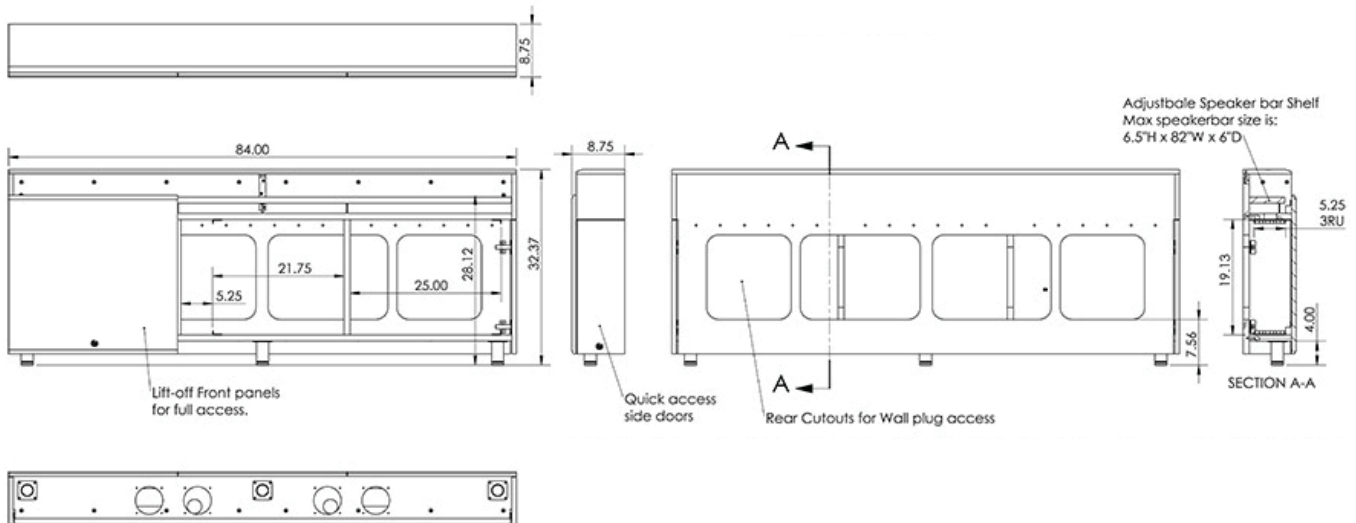

Standard Features

- Adds ADA compliance when placed below wall hanging 70" to 90" TV
- Secures to wall and saves space at under 9" deep
- Sound bar shelf with height adjustment (SB max dims of 82"W x 6"D x 6.5"H)
- Highly resistant thermowrap surface available in many colors
- **RR3** 3U rack rails per bay (9U total)
- Lift-off locking front panels for access to racks and wiring
- Locking side doors for quick access to front of rack units
- Compatible with AVFI tables with and without Bridge
- Vents at top and bottom with option to add up to 4 fans
- Ships assembled

Options

- **PB** Six outlet power bar with 10 ft. cord
- **TVCB** Camera bracket for freestanding or wall mount TV's
- **CS** Wall mount camera or codec shelf
- **FAN** Additional quiet cooling fan
- **9107** Lacing bar (19" long)
- **WM-3755** Tilt wall mount

Specifications

Model: CR3-WM
Width: 84"
Depth: 8.75"
Height: 32.5"

Finishes

Other finishes are available. Check website.

The information contained in this drawing is the sole property of Audio Visual Furniture International. Any reproduction in part or as a whole without the written permission of Audio Visual Furniture International is prohibited. AVFI can build or modify stock configurations to suit customer specifications. Please contact us to discuss how this service can help meet your needs. Some quantity restrictions may apply. Specification subject to change without notice. Computers, cameras, monitors, etc. are shown to illustrate product usage and are not included unless otherwise noted.