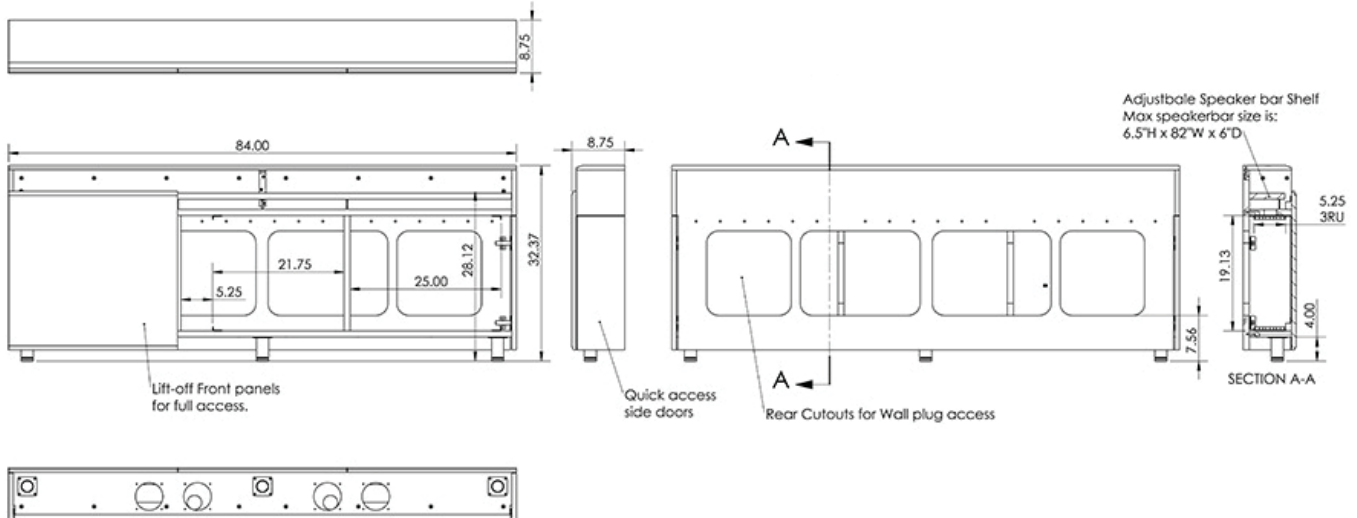

CR3-WM is a wall secured triple rack credenza with a traditional furniture design. Elegant laminates enhanced by matching beveled doors and precision european hardware. Each bay is equipped with 3 space racks mounted sideways. A built-in sound bar shelf allows easy Audio Integration. Side doors and front lift-off panels provide quick access to your electronics. Being less than 9" deep, **CR3-WM** adds ADA compliance to wall mounted Screens and is ideal for high traffic areas or hallways. Compatible with AVFI tables either with or without bridges.

Standard Features

- Adds ADA compliance when placed below wall hanging 70" to 90" TV
- Secures to wall and saves space at under 9" deep
- Sound bar shelf with height adjustment (SB max dims of 82"W x 6"D x 6.5"H)
- Highly resistant thermowrap surface available in many colors
- **RR3** 3U rack rails per side (6U total)
- Lift-off front panels for access to racks and wiring
- Side doors for quick access to front of rack units
- Compatible with AVFI tables with and without Bridge
- Vents at top and bottom with option to add up to 4 fans
- Ships assembled

Specifications

Model: CR3-WM
Width: 84"
Depth: 8.75"
Height: 32.5"

Finishes

Other finishes are available. Check website.

Options

- **PB** Six outlet power bar with 10 ft. cord
- **TVCB** Camera bracket for freestanding or wall mount TV's
- **CS** Wall mount camera or codec shelf
- **FAN** Additional quiet cooling fan
- **9107** Lacing bar (19" long)
- **WM-3755** Tilt wall mount
- **WM-4265** Swivel wall mount