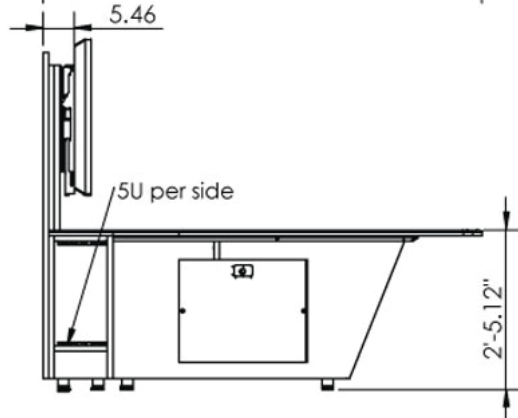

526FR + 526RW
(Choice of single, dual or XL display)

The **T526 Classic** table package consists of sections 526FR + 526RW (Choice of single, dual or XL display). Package features island for accommodating your electronics, power grommets/cubby's custom cutouts. Island can be replaced as your technology changes. Table is designed to pass all wiring through the back and base to avoid core drilling. TV mount accommodates a variety of display configurations and 5U of electronics or a PC per side.

Standard Features

T526 Table

- Seats 6 people. Can be expanded with extensions
- Large base with access panels for cable routing and device storage/mounting
- Island for accommodating electronics/grommets
- 526RW section includes sideways racks, 5U each with easy access
- Highly resistant thermowrap surface in many finishes (Choice of S-Single), D-Dual or XL-Single XL TV mount
- Video conference camera bracket with height adjust

Specifications

Model: T526 Classic
Width: 48"
Depth: 6'-7.7"
Height: 29.13"

Finishes

The information contained in this drawing is the sole property of Audio Visual Furniture International. Any reproduction in part or as a whole without the written permission of Audio Visual Furniture International is prohibited. AVFI can build or modify stock configurations to suit customer specifications. Please contact us to discuss how this service can help meet your needs. Some quantity restrictions may apply. Specification subject to change without notice. Computers, cameras, monitors, etc. are shown to illustrate product usage and are not included unless otherwise noted.