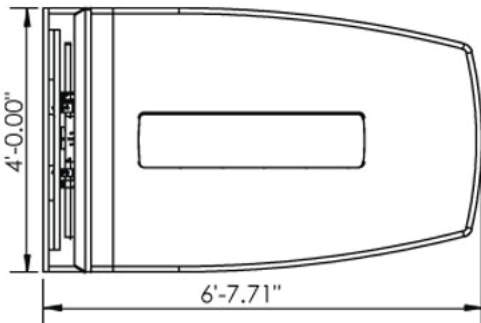

526FR + 526RW
(Choice of single, dual or XL display)

The **T526 Classic** table package consists of sections 526FR + 526RW (Choice of single, dual or XL display). Package features island for accommodating your electronics, power grommets/cubby's custom cutouts. Island can be replaced as your technology changes. Table is designed to pass all wiring through the back and base to avoid core drilling. TV mount accommodates a variety of display configurations and 5U of electronics or a PC per side.

Standard Features

T526 Table

- Seats 6 people. Can be expanded with extensions
- Large base with access panels for cable routing and device storage/mounting
- Island for accommodating electronics/grommets
- 526RW section includes sideways racks, 5U each with easy access
- Highly resistant thermowrap surface in many finishes (Choice of S-Single), D-Dual or XL-Single XL TV mount
- Video conference camera bracket with height adjust

Specifications

Model: T526 Classic
Width: 48"
Depth: 6'-7.7"
Height: 29.13"

Finishes

The information contained in this drawing is the sole property of Audio Visual Furniture International. Any reproduction in part or as a whole without the written permission of Audio Visual Furniture International is prohibited. AVFI can build or modify stock configurations to suit customer specifications. Please contact us to discuss how this service can help meet your needs. Some quantity restrictions may apply. Specification subject to change without notice. Computers, cameras, monitors, etc. are shown to illustrate product usage and are not included unless otherwise noted.