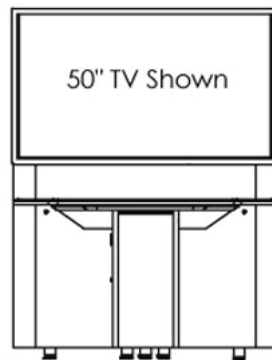

526FR + 526RW
(Choice of single, dual or XL display)

The **T526 Classic** table package consists of sections 526FR + 526RW (Choice of single, dual or XL display). Package features island for accommodating your electronics, power grommets/cubby's custom cutouts. Island can be replaced as your technology changes. Table is designed to pass all wiring through the back and base to avoid core drilling. TV mount accommodates a variety of display configurations and 5U of electronics or a PC per side.

Standard Features

T526 Table

- Seats 6 people. Can be expanded with extensions
- Large base with access panels for cable routing and device storage/mounting
- Island for accommodating electronics/grommets
- 526RW section includes sideways racks, 5U each with easy access
- Highly resistant thermowrap surface in many finishes (Choice of S-Single), D-Dual or XL-Single XL TV mount
- Video conference camera bracket with height adjust

Specifications

Model: T526 Classic
Width: 48"
Depth: 6'-7.7"
Height: 29.13"

Finishes

The information contained in this drawing is the sole property of Audio Visual Furniture International. Any reproduction in part or as a whole without the written permission of Audio Visual Furniture International is prohibited. AVFI can build or modify stock configurations to suit customer specifications. Please contact us to discuss how this service can help meet your needs. Some quantity restrictions may apply. Specification subject to change without notice. Computers, cameras, monitors, etc. are shown to illustrate product usage and are not included unless otherwise noted.