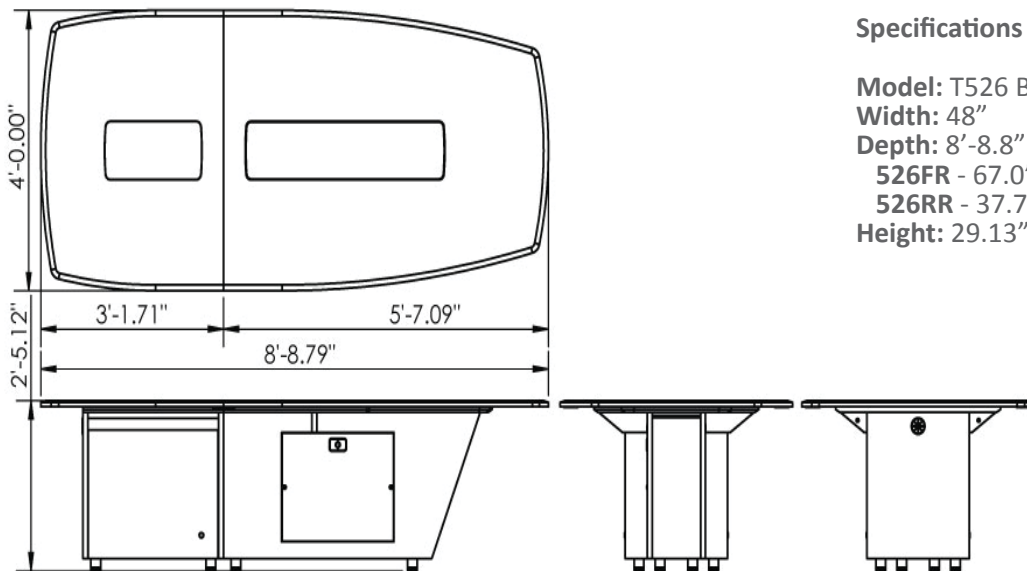

526FR + 526RR Sections

526FR Section

526RR Section

The **T526 Basic** is a modular boat shaped table which allows 360 degree seating, consists of sections 526FR + 526RR. Package features islands for accommodating your electronics, power grommets/cubby's custom cutouts. Islands can be replaced as your technology changes.

Standard Features

- Seats 8 people. Can be expanded with extensions.
- Large base with access panels for cable routing and device storage/mounting
- Islands for accommodating electronics/grommets
- 526RR section includes a basic desktop rack, 10U with easy access
- Highly resistant thermowrap surface in many finishes

Specifications

Model: T526 Basic
Width: 48"
Depth: 8'-8.8"
 526FR - 67.0"
 526RR - 37.71"
Height: 29.13"

Finishes

The information contained in this drawing is the sole property of Audio Visual Furniture International. Any reproduction in part or as a whole without the written permission of Audio Visual Furniture International is prohibited. AVFI can build or modify stock configurations to suit customer specifications. Please contact us to discuss how this service can help meet your needs. Some quantity restrictions may apply. Specification subject to change without notice. Computers, cameras, monitors, etc. are shown to illustrate product usage and are not included unless otherwise noted.