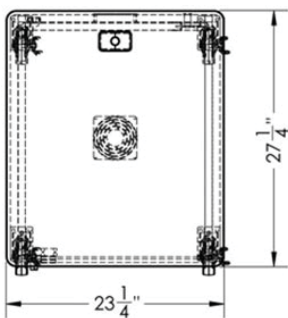

The information contained in this drawing is the sole property of Audio Visual Furniture International. Any reproduction in part or as a whole without the written permission of Audio Visual Furniture International is prohibited. We can build or modify stock configurations to suit customer specifications. Please contact us to discuss how this service can help meet your needs. Some quantity restrictions may apply. Specification subject to change without notice. Computers, cameras, monitors, etc. are shown to illustrate product usage and are not included unless otherwise noted.