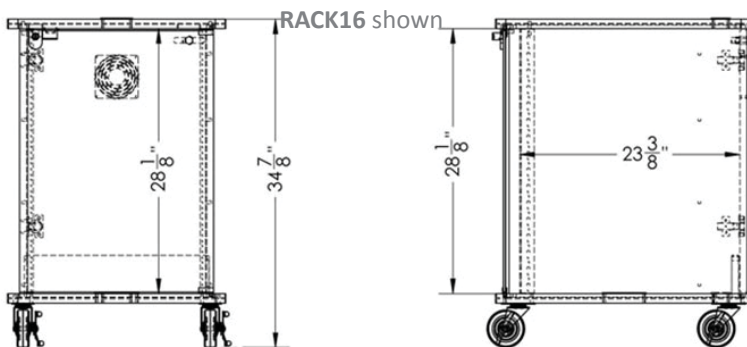

An alternative to bare metal racks, we have developed a complete line of deluxe AV rack enclosures. Front EIA compliant racks are available in 3 sizes, 12U (**RACK-12**), 16U (**RACK-16**) and 21U (**RACK-21**) units. These mobile racks have locking tinted acrylic front and solid laminate rear doors which allow better access to your electronics than previous AV-series designs.

Standard Features

- Made with furniture grade laminates
- EIA compliant, threaded rack rails (10-32 screws)
- Large top cable access vent
- Locking tinted acrylic front door
- Locking rear door with fan cutout
- Heavy-duty locking casters for easy maneuvering
- Ships assembled

Options

- **PB** Six outlet power bar with 10 ft. cord
- **FAN** Quiet cooling fan
- **C900S** 15" - 24" Adjustable monitor arm
- **C900D** Adjustable dual monitor arm. Holds monitors up to 22" horizontal width each
- **MM1232** 12" - 32" (Some 37") Monitor/TV mount
- **9107** Lacing bar (19" long)
- **9031-2** Vented metal shelf
- **9041** Sliding shelf
- **9052** Sliding drawer
- **RR12/RR16/RR21** 12U/16U/21U Rear rack rails
- **CASTER** 6" Metal caster with gray non-marking tire (2 locking)
- **LEV4AX4** 4x Levelers for non-mobile applications
- **CUSTOM CUTOUT** Cutouts for electronics or other items specified by the customer

Specifications

Model: RACK 12/16/21
Width: 23.2"
Depth: 27.2"
Height: 27-7/8" - 34-7/8" - 43-5/8"

Finishes

Other finishes are available with a longer lead time. Check website.

The information contained in this drawing is the sole property of Audio Visual Furniture International. Any reproduction in part or as a whole without the written permission of Audio Visual Furniture International is prohibited. We can build or modify stock configurations to suit customer specifications. Please contact us to discuss how this service can help meet your needs. Some quantity restrictions may apply. Specification subject to change without notice. Computers, cameras, monitors, etc. are shown to illustrate product usage and are not included unless otherwise noted.