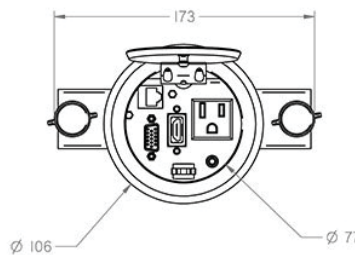

Used with podiums, lecterns, and conference room tables, the round cable well model **CUB5** offers quick and convenient table top access to power and cable connections for connecting laptops, projectors, media players and other electronic peripherals. US and Canada electrical certifications.

Standard Features

- US and Canada electrical certifications
- Black or silver colors available
- Pneumatic pop-up lid
- Furniture mounted. Easily installed on a table or podium top
- 1 x 120V AC power plug (maximum 5A input)
- 4 x inputs:
 - 1 x 15 Pin HD connector
 - 1 x HDMI
 - 1 x 3.5mm mini jack
 - 1 x RJ45 network
- 92-95 mm diameter cutout size

Options

- **CUTTING-CHARGE** Factory cut, panel mount cut-out, added to our podiums, lecterns and tables. (Specify desired cut-out location when ordering)

Specifications

Model: CUB5
Diameter: 4.1"
Height: 6.3"
Color: Black or Silver