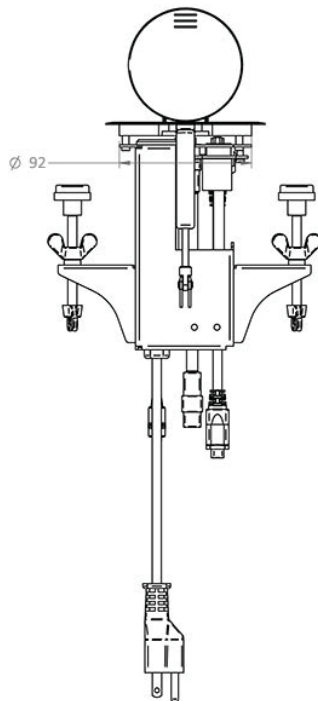

Used with podiums, lecterns, and conference room tables, the round cable well model **CUB5** offers quick and convenient table top access to power and cable connections for connecting laptops, projectors, media players and other electronic peripherals. US and Canada electrical certifications.

Standard Features

- US and Canada electrical certifications
- Black or silver colors available
- Pneumatic pop-up lid
- Furniture mounted. Easily installed on a table or podium top
- 1 x 120V AC power plug (maximum 5A input)
- 4 x inputs:
 - 1 x 15 Pin HD connector
 - 1 x HDMI
 - 1 x 3.5mm mini jack
 - 1 x RJ45 network
- 92-95 mm diameter cutout size

Options

- **CUTTING-CHARGE** Factory cut, panel mount cut-out, added to our podiums, lecterns and tables. (Specify desired cut-out location when ordering)

Specifications

Model: CUB5
Diameter: 4.1"
Height: 6.3"
Color: Black or Silver