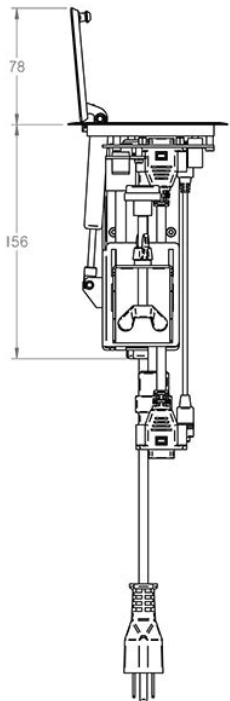

Used with podiums, lecterns, and conference room tables, the round cable well model **CUB5** offers quick and convenient table top access to power and cable connections for connecting laptops, projectors, media players and other electronic peripherals. US and Canada electrical certifications.

Standard Features

- US and Canada electrical certifications
- Black or silver colors available
- Pneumatic pop-up lid
- Furniture mounted. Easily installed on a table or podium top
- 1 x 120V AC power plug (maximum 5A input)
- 4 x inputs:
 - 1 x 15 Pin HD connector
 - 1 x HDMI
 - 1 x 3.5mm mini jack
 - 1 x RJ45 network
- 92-95 mm diameter cutout size

Options

- **CUTTING-CHARGE** Factory cut, panel mount cut-out, added to our podiums, lecterns and tables. (Specify desired cut-out location when ordering)

Specifications

Model: CUB5
Diameter: 4.1"
Height: 6.3"
Color: Black or Silver