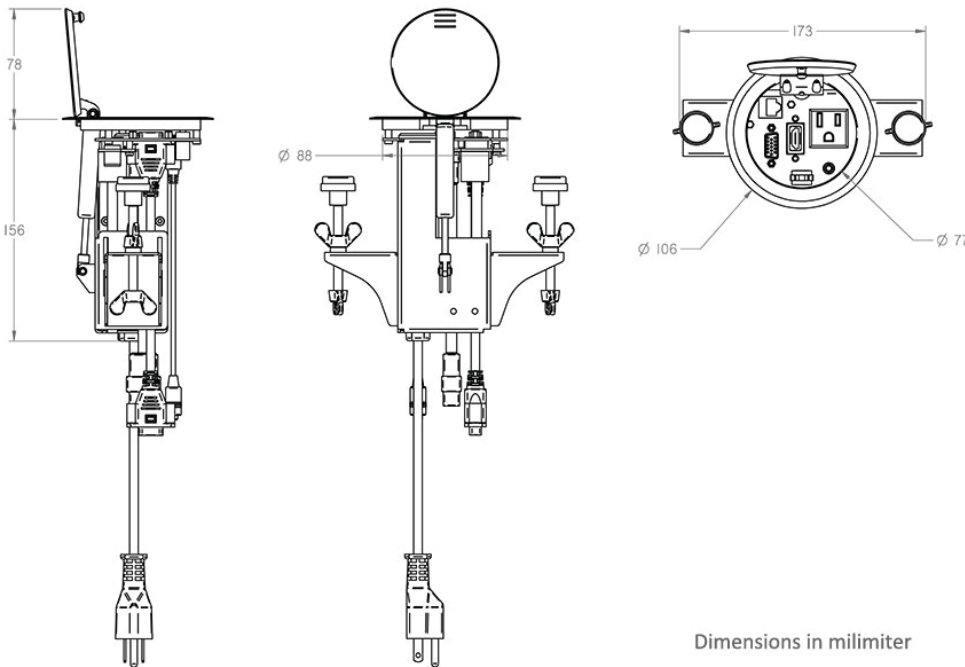

Used with podiums, lecterns, and conference room tables, the round cable well model **CUB5** offers quick and convenient table top access to power and cable connections for connecting laptops, projectors, media players and other electronic peripherals. US and Canada electrical certifications.

Standard Features

- US and Canada electrical certifications
- Black or silver colors available
- Pneumatic pop-up lid
- Furniture mounted. Easily installed on a table or podium top
- 1 x 120V AC power plug (maximum 5A input)
- 4 x inputs:
 - 1 x 15 Pin HD connector
 - 1 x HDMI
 - 1 x 3.5mm mini jack
 - 1 x RJ45 network
- 92-95 mm diameter cutout size

Options

- **CUTTING-CHARGE** Factory cut, panel mount cut-out, added to our podiums, lecterns and tables. (Specify desired cut-out location when ordering)

Specifications

Model: CUB5
Diameter: 4.1"
Height: 6.3"
Color: Black or Silver