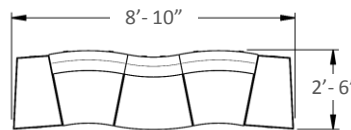

MS223IB Inside Back
30"W x 7"D x 14"H

MS223OB Outside Back
20"W x 7"D x 14"H

MS215ET End Table Wedge
18½"W x 26½"D x 16¼"H

MS242CT Coffee Table
42"W x 36"D x 17"H

MS245IT Inside Standing Table
66"W x 10"D x 40½"H

MS200-07 SET

Standard Components Included:

3x MS223SW, 3x MS223IB, 2x MS215ET, 2x CUB4 Power Panel.

Specify when ordering: CUB4 color, Fabric and Tables Finish.

MS200-08 SET

Standard Components Included:

3x MS223SW, 2x MS223IB, 1x MS223OB, 2x MS215ET, 2-CUB4 Power Panel.