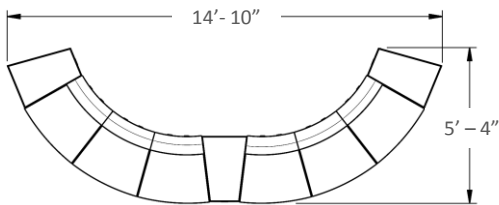

MS200 Modular Seating System

COLLABORATIVE & LOUNGE TYPICAL CONFIGURATIONS

MS200-05 SET

Standard Components Included:

6x MS223SW, 6x MS223OB, 3x MS215ET, 3x CUB4 Power Panel.

Specify when ordering: CUB4 color, Fabric and Tables Finish