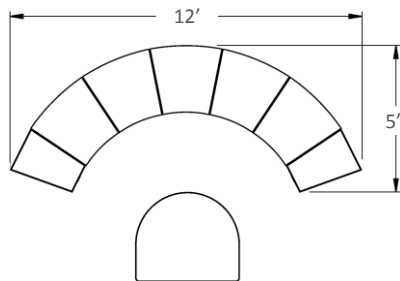

Specify when ordering: CUB4 color, Fabric and Tables Finish.

AVAILABLE COMPONENTS

MS223SW Seat Wedge
30"W x 28"D x 17½"H

MS223IB Inside Back
30"W x 7"D x 14"H

MS223OB Outside Back
20"W x 7"D x 14"H

MS215ET End Table Wedge
18½"W x 26½"D x 16¼"H

MS242CT Coffee Table
42"W x 36"D x 17"H

MS245IT Inside Standing Table
66"W x 10"D x 40½"H

MS200-03 SET

Standard Components Included:
5x MS223SW, 2x MS215ET, 1x MS242CT, 2x CUB4 Power Panel.

Specify when ordering: CUB4 color, Fabric and Tables Finish.