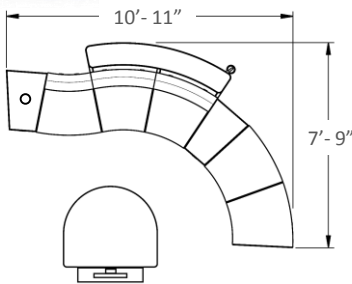

Standard Components Included:
5x MS223SW, 2x MS223IB, 1x MS223OB, 2x MS215ET, 1x MS242CT, 1x MS245IT, 1x CHLD245 Cup Holder, 1x SYZ42 Mobile Stand, 2x CUB4 Power Panel, 1x CHGQI92-S Wireless charging station (Includes 1x Android and 1x Apple dongles).

Specify when ordering: CUB4 color, Fabric and Tables Finish.