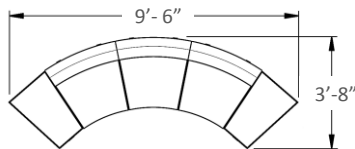

MS200-07 SET

Standard Components Included:

3x MS223SW, 3x MS223IB, 2x MS215ET, 2x CUB4 Power Panel.

Specify when ordering: CUB4 color, Fabric and Tables Finish.