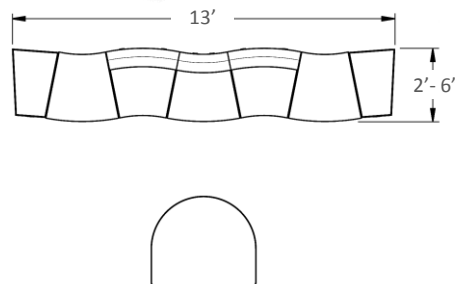

MS200-04 SET

Standard Components Included:
5x MS223SW, 2x MS223IB, 1x MS223OB, 2x MS215ET, 1x MS242CT, 2x CUB4 Power Panel.

Specify when ordering: CUB4 color, Fabric and Tables Finish.

Note: Allow ± 1" on all dimensions

The information contained in this drawing is the sole property of Audio Visual Furniture International. Any reproduction in part or as a whole without the written permission of Audio Visual Furniture International is prohibited. We can build or modify stock configurations to suit customer specifications. Please contact us to discuss how this service can help meet your needs. Some quantity restrictions may apply. Specification subject to change without notice. Computers, cameras, monitors, etc. are shown to illustrate product usage and are not included unless otherwise noted.