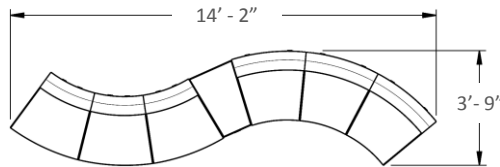

MS200 Modular Seating System

COLLABORATIVE & LOUNGE TYPICAL CONFIGURATIONS

MS200-05 SET

Standard Components Included:

6x MS223SW, 6x MS223OB, 3x MS215ET, 3x CUB4 Power Panel.

Specify when ordering: CUB4 color, Fabric and Tables Finish

MS200-06 SET

Standard Components Included:

6x MS223SW, 3x MS223IB, 3x MS223OB, 1x MS215ET, 1x CUB4 Power Panel.

Specify when ordering: CUB4 color, Fabric and Tables Finish.

AVAILABLE COMPONENTS

MS223SW Seat Wedge
30"W x 28"D x 17½"H