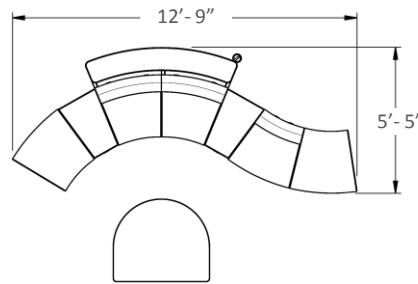

MS200-02 SET

Standard Components Included:
5x MS223SW, 2x MS223IB, 1x MS223OB, 2x MS215ET, 1x MS242CT, 1x MS245IT, 1x CHLD245 Cup Holder, 2x CUB4 Power Panel.

Specify when ordering: CUB4 color, Fabric and Tables Finish.

AVAILABLE COMPONENTS

MS223SW Seat Wedge
30"W x 28"D x 17½"H

MS223IB Inside Back
30"W x 7"D x 14"H

MS223OB Outside Back
20"W x 7"D x 14"H

MS215ET End Table Wedge
18½"W x 26½"D x 16¼"H

MS242CT Coffee Table
42"W x 36"D x 17"H

MS245IT Inside Standing Table
66"W x 10"D x 40½"H