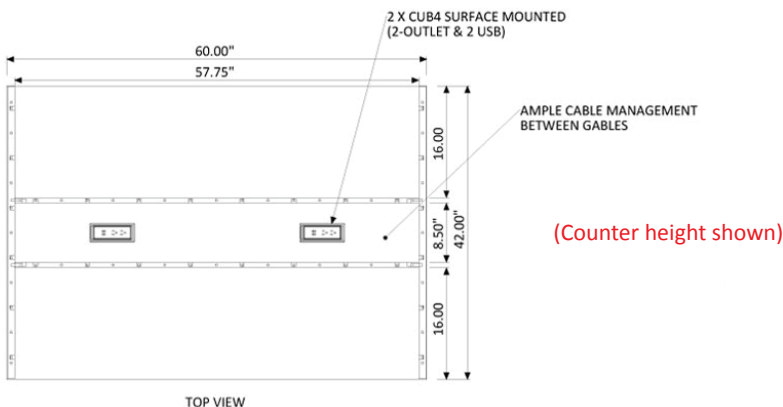

New! For your convenience, we now offer **TSYZ** table packages. See info on page 2.

Standard Features

- Choose height of table according to your specific needs: Counter (36”H) and bar height (42”H) available
- 2x CUB4 power panel (2x 110V 15A outlets + 2x USB charging ports)
- Cable management inside unit
- Furniture grade laminate finish available in a variety of colors
- Ships flat packed

Options

- **PB** Six outlet power bar with 10 ft. cord
- **CUB3** Round cable well
- **CUB5** Round cable well (Black or Silver)
- **CUB8** Table top cable well
- **C900S/C900D** Single/Dual Monitor Arm
- **GRC60** 60mm Round grommet. Black-B, white-W & grey-G
- **CUSTOM CUTOUT** Cutouts for electronics or other items specified by the customer

FRONT VIEW

SIDE VIEW

Finishes (Modesty Panel)

Note: Top & sides are white (WHL). Other finishes are available with a longer lead time.

TOP VIEW

(Counter height shown)

Specifications

Model: TSYZC35
Width: 60”
Depth: 42”
Height: 36” Counter height

Specifications

Model: TSYZB35
Width: 60”
Depth: 42”
Height: 42” Bar height

The information contained in this drawing is the sole property of Audio Visual Furniture International. Any reproduction in part or as a whole without the written permission of Audio Visual Furniture International is prohibited. AVFI can build or modify stock configurations to suit customer specifications. Please contact us to discuss how this service can help meet your needs. Some quantity restrictions may apply. Specification subject to change without notice. Computers, cameras, monitors, etc. are shown to illustrate product usage and are not included unless otherwise noted.