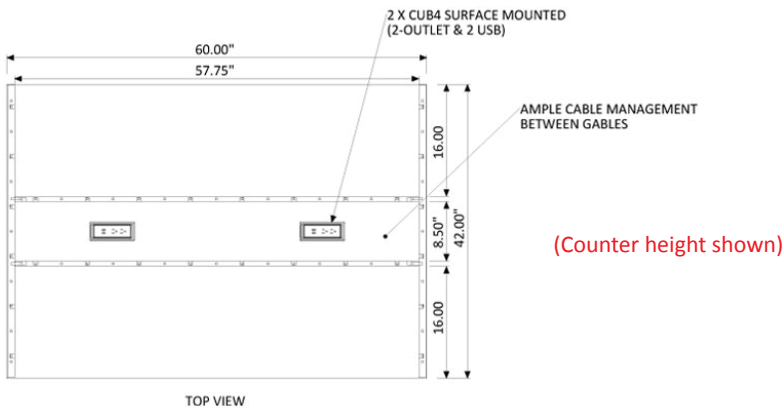

Standard Features

- Choose height of table according to your specific needs: Counter (36”H) and bar height (42”H) available
- 2x CUB4 power panel (2x 110V 15A outlets + 2x USB charging ports)
- Cable management inside unit
- Furniture grade laminate finish available in a variety of colors
- Ships flat packed

Options

- PB Six outlet power bar with 10 ft. cord
- CUB3 Round cable well
- CUB5 Round cable well (Black or Silver)
- CUB8 Table top cable well
- C900S/C900D Single/Dual Monitor Arm
- GRC60 60mm Round grommet. Black-B, white-W & grey-G
- CUSTOM CUTOUT Cutouts for electronics or other items specified by the customer

Finishes (Modesty Panel)

Note: Top & sides are white (WHL). Other finishes are available with a longer lead time.

(Counter height shown)

Specifications

Model: TSYZC35
Width: 60”
Depth: 42”
Height: 36” Counter height

Specifications

Model: TSYZB35
Width: 60”
Depth: 42”
Height: 42” Bar height

The information contained in this drawing is the sole property of Audio Visual Furniture International. Any reproduction in part or as a whole without the written permission of Audio Visual Furniture International is prohibited. AVFI can build or modify stock configurations to suit customer specifications. Please contact us to discuss how this service can help meet your needs. Some quantity restrictions may apply. Specification subject to change without notice. Computers, cameras, monitors, etc. are shown to illustrate product usage and are not included unless otherwise noted.