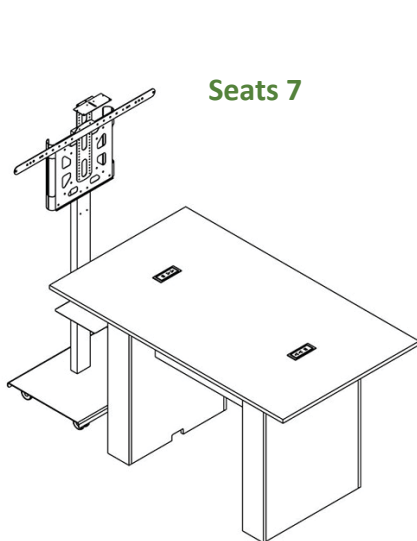

Standard Features

- Choose height of table according to your specific needs; Counter (36”H) and bar height (42”H) available
- 2x CUB4 power panel (2x 110V 15A outlets + 2x USB charging ports)
- Cable management inside unit
- Furniture grade laminate finish available in a variety of colors
- Partially assembled; ships flat packed

Model: THYZB36
Width: 72”
Depth: 42”
Height: 42” Bar height

The information contained in this drawing is the sole property of Audio Visual Furniture International. Any reproduction in part or as a whole without the written permission of Audio Visual Furniture International is prohibited. AVFI can build or modify stock configurations to suit customer specifications. Please contact us to discuss how this service can help meet your needs. Some quantity restrictions may apply. Specification subject to change without notice. Computers, cameras, monitors, etc. are shown to illustrate product usage and are not included unless otherwise noted.

For your convenience, we now offer THYZ table packages as follows:

Seats 7

THC36 T1 Package
1x THYZC36 Table +
1x SYZ40 Stand +
1x TVCB Camera Bracket +
1x SYZ1 Laptop Shelf

Seats 13

THC36 T2 Package
2x THYZC36 Tables +
1x SYZ40 Stand +
1x TVCB Camera Bracket +
1x SYZ1 Laptop Shelf

Seats 7

THB36 T1 Package
1x THYZB36 Table +
1x SYZ40 Stand +
1x TVCB Camera Bracket +
1x SYZ1 Laptop Shelf

Seats 13

THB36 T2 Package
2x THYZB36 Tables +
1x SYZ40 Stand +
1x TVCB Camera Bracket +
1x SYZ1 Laptop Shelf