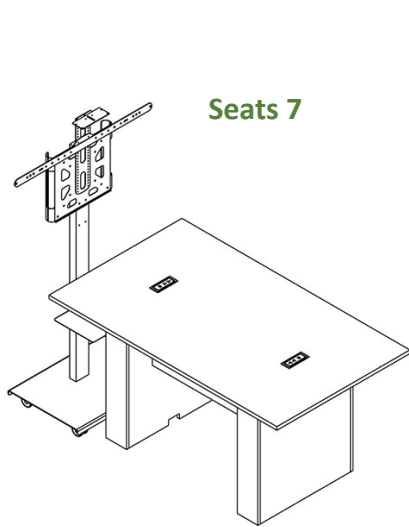

For your convenience, we now offer THYZ table packages as follows:

Seats 7

THC36 T1 Package
1x THYZC36 Table +
1x SYZ40 Stand +
1x TVCB Camera Bracket +
1x SYZ1 Laptop Shelf