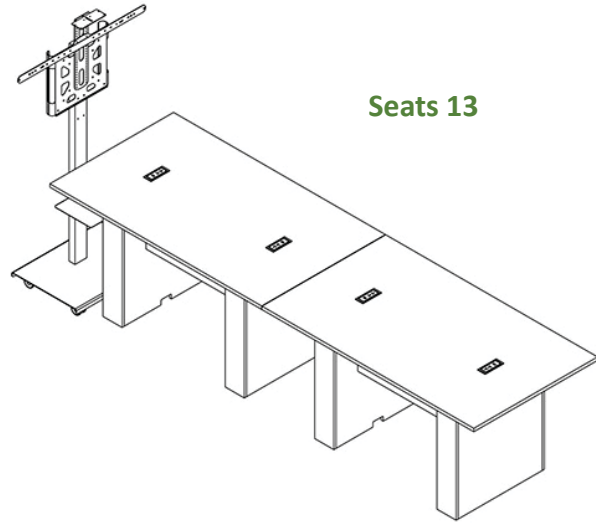

Standard Features

- Choose height of table according to your specific needs; Counter (36”H) and bar height (42”H) available
- 2x CUB4 power panel (2x 110V 15A outlets + 2x USB charging ports)
- Cable management inside unit
- Furniture grade laminate finish available in a variety of colors
- Partially assembled; ships flat packed

2x THYZB36 side by side

Options

- **PB** Six outlet power bar with 10 ft. cord
- **CUB3** Round cable well
- **CUB5** Round cable well (Black or Silver)
- **CUB8** Table top cable well
- **C900S/C900D** Single/Dual Monitor Arm
- **GRC60** 60mm Round grommet. Black-B, white-W & grey-G
- **CUSTOM CUTOUT** Cutouts for electronics or other items specified by the customer

Model: THYZB36
Width: 72”
Depth: 42”
Height: 42” Bar height

The information contained in this drawing is the sole property of Audio Visual Furniture International. Any reproduction in part or as a whole without the written permission of Audio Visual Furniture International is prohibited. AVFI can build or modify stock configurations to suit customer specifications. Please contact us to discuss how this service can help meet your needs. Some quantity restrictions may apply. Specification subject to change without notice. Computers, cameras, monitors, etc. are shown to illustrate product usage and are not included unless otherwise noted.

For your convenience, we now offer THYZ table packages as follows:

Seats 7

THC36 T1 Package
1x THYZC36 Table +
1x SYZ40 Stand +
1x TVCB Camera Bracket +
1x SYZ1 Laptop Shelf

Seats 13

THC36 T2 Package
2x THYZC36 Tables +
1x SYZ40 Stand +
1x TVCB Camera Bracket +
1x SYZ1 Laptop Shelf