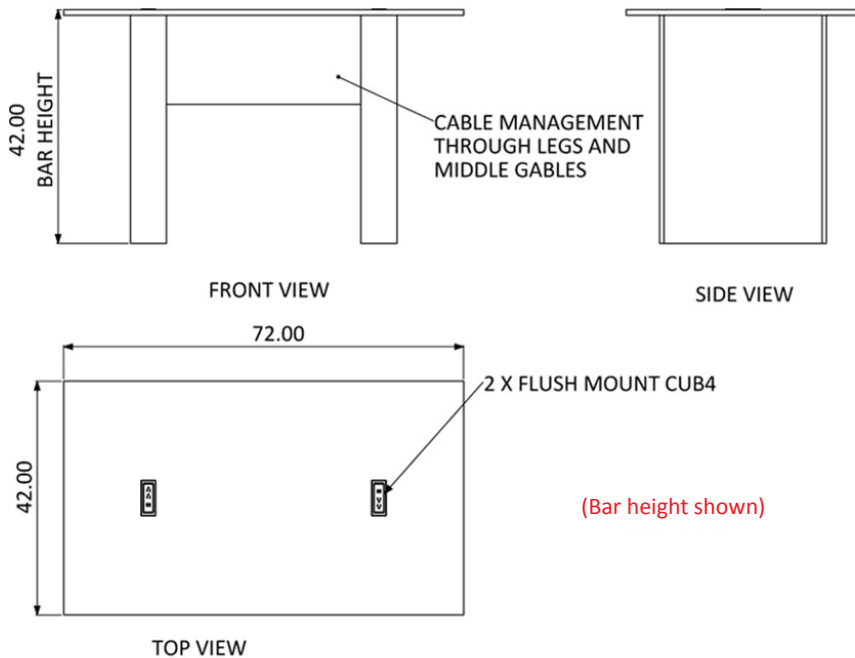

Standard Features

- Choose height of table according to your specific needs; Counter (36”H) and bar height (42”H) available
- 2x CUB4 power panel (2x 110V 15A outlets + 2x USB charging ports)
- Cable management inside unit
- Furniture grade laminate finish available in a variety of colors
- Partially assembled; ships flat packed

Options

- **PB** Six outlet power bar with 10 ft. cord
- **CUB3** Round cable well
- **CUB5** Round cable well (Black or Silver)
- **CUB8** Table top cable well
- **C900S/C900D** Single/Dual Monitor Arm
- **GRC60** 60mm Round grommet. Black-B, white-W & grey-G
- **CUSTOM CUTOUT** Cutouts for electronics or other items specified by the customer

2x THYZB36 side by side

Finishes (Top)

Note: Base & modesty panel are white (WHL). Other finishes are available with a longer lead time.

Specifications

Model: THYZC36
Width: 72”
Depth: 42”
Height: 36” Counter height

Specifications

Model: THYZB36
Width: 72”
Depth: 42”
Height: 42” Bar height

The information contained in this drawing is the sole property of Audio Visual Furniture International. Any reproduction in part or as a whole without the written permission of Audio Visual Furniture International is prohibited. AVFI can build or modify stock configurations to suit customer specifications. Please contact us to discuss how this service can help meet your needs. Some quantity restrictions may apply. Specification subject to change without notice. Computers, cameras, monitors, etc. are shown to illustrate product usage and are not included unless otherwise noted.