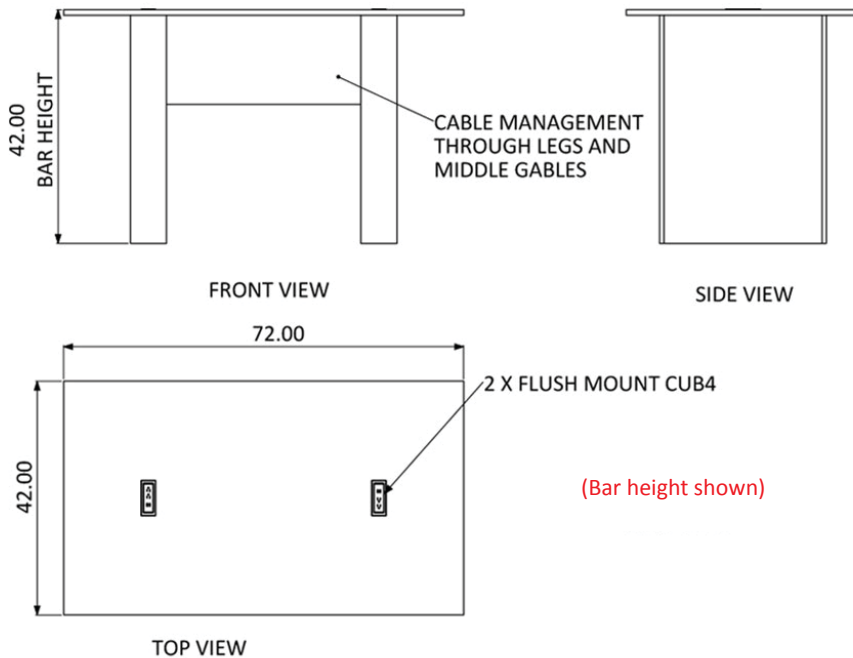

Standard Features

- Choose height of table according to your specific needs; Counter (36”H) and bar height (42”H) available
- 2x CUB4 power panel (2x 110V 15A outlets + 2x USB charging ports)
- Cable management inside unit
- Furniture grade laminate finish available in a variety of colors
- Partially assembled; ships flat packed

2x THYZB36 side by side

Options

- **PB** Six outlet power bar with 10 ft. cord
- **CUB3** Round cable well
- **CUB5** Round cable well (Black or Silver)
- **CUB8** Table top cable well
- **C900S/C900D** Single/Dual Monitor Arm
- **GRC60** 60mm Round grommet. Black-B, white-W & grey-G
- **CUSTOM CUTOUT** Cutouts for electronics or other items specified by the customer

Finishes (Top)

Note: Base & modesty panel are white (WHL). Other finishes are available with a longer lead time.

Specifications

Model: THYZC36
Width: 72”
Depth: 42”
Height: 36” Counter height

Specifications

Model: THYZB36
Width: 72”
Depth: 42”
Height: 42” Bar height

The information contained in this drawing is the sole property of Audio Visual Furniture International. Any reproduction in part or as a whole without the written permission of Audio Visual Furniture International is prohibited. AVFI can build or modify stock configurations to suit customer specifications. Please contact us to discuss how this service can help meet your needs. Some quantity restrictions may apply. Specification subject to change without notice. Computers, cameras, monitors, etc. are shown to illustrate product usage and are not included unless otherwise noted.