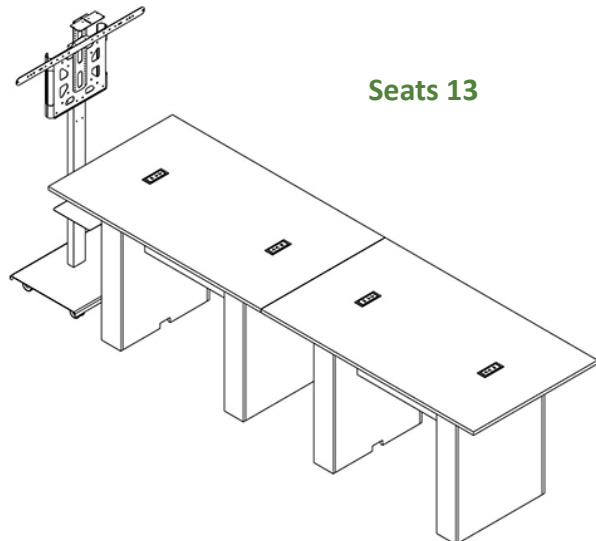

Standard Features

- Choose height of table according to your specific needs; Counter (36”H) and bar height (42”H) available
- 2x CUB4 power panel (2x 110V 15A outlets + 2x USB charging ports)
- Cable management inside unit
- Furniture grade laminate finish available in a variety of colors
- Partially assembled; ships flat packed

Model: THYZB36
Width: 72”
Depth: 42”
Height: 42” Bar height

The information contained in this drawing is the sole property of Audio Visual Furniture International. Any reproduction in part or as a whole without the written permission of Audio Visual Furniture International is prohibited. AVFI can build or modify stock configurations to suit customer specifications. Please contact us to discuss how this service can help meet your needs. Some quantity restrictions may apply. Specification subject to change without notice. Computers, cameras, monitors, etc. are shown to illustrate product usage and are not included unless otherwise noted.

For your convenience, we now offer THYZ table packages as follows:

Seats 7

THC36 T1 Package
1x THYZC36 Table +
1x SYZ40 Stand +
1x TVCB Camera Bracket +
1x SYZ1 Laptop Shelf

Seats 13

THC36 T2 Package
2x THYZC36 Tables +
1x SYZ40 Stand +
1x TVCB Camera Bracket +
1x SYZ1 Laptop Shelf

Seats 7

THB36 T1 Package
1x THYZB36 Table +
1x SYZ40 Stand +
1x TVCB Camera Bracket +
1x SYZ1 Laptop Shelf

Seats 13

THB36 T2 Package
2x THYZB36 Tables +
1x SYZ40 Stand +
1x TVCB Camera Bracket +
1x SYZ1 Laptop Shelf