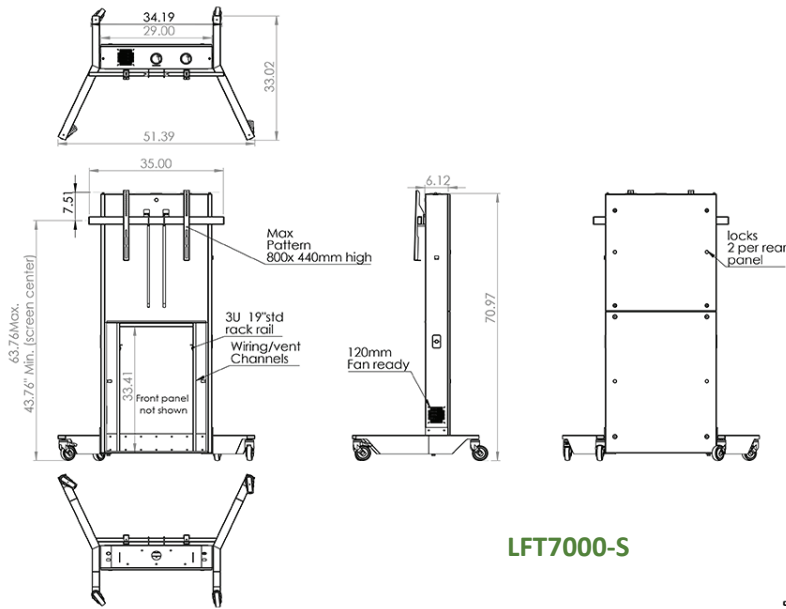

LFT7000 Dimensional Drawings

LFT7000-S