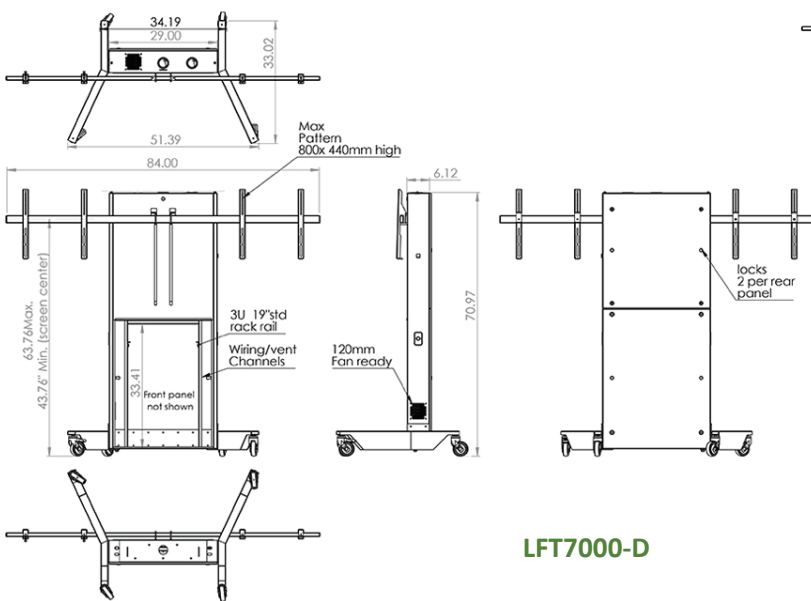

LFT7000-D

The information contained in this drawing is the sole property of Audio Visual Furniture International. Any reproduction in part or as a whole without the written permission of Audio Visual Furniture International is prohibited. We can build or modify stock configurations to suit customer specifications. Please contact us to discuss how this service can help meet your needs. Some quantity restrictions may apply. Specification subject to change without notice. Computers, cameras, monitors, etc. are shown to illustrate product usage and are not included unless otherwise noted.