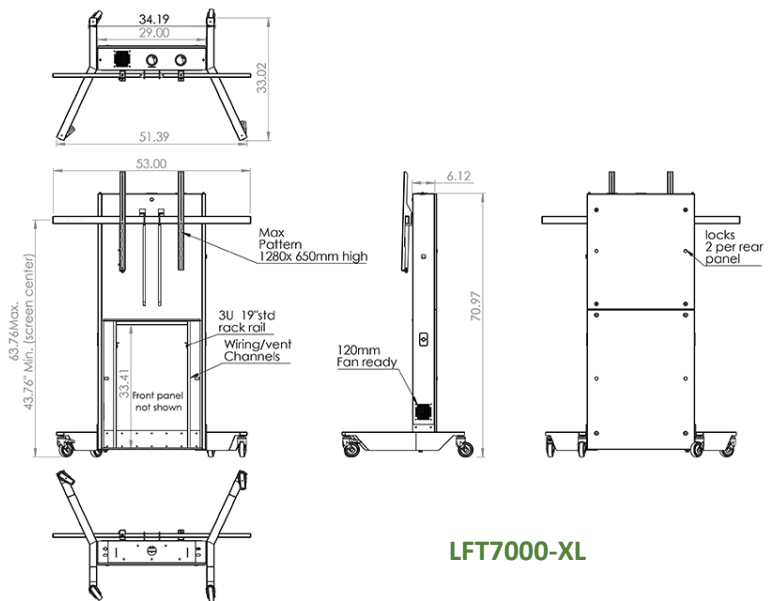

LFT7000-XL