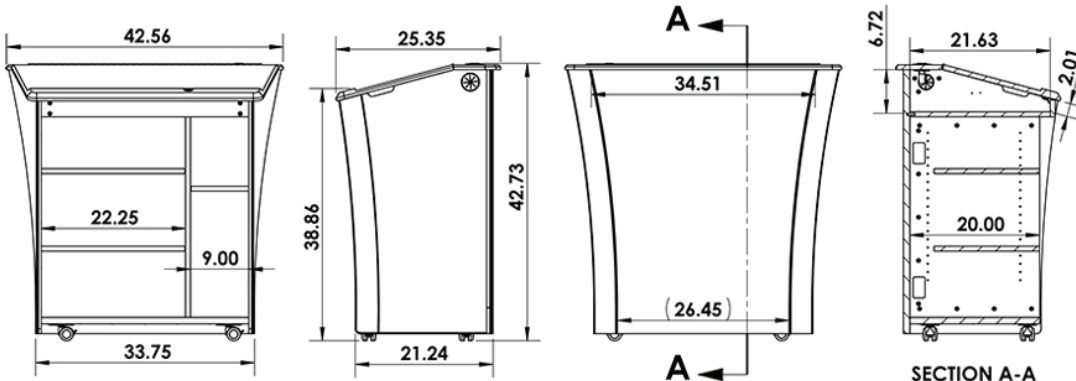

LEX33 is a large surface and elegant presentation lectern with flip up surface for locking storage. It features a 36" X 18" work surface to accommodate lecture notes or a laptop, PC storage, inner shelves with wiring channels and 2" casters (2 front are locking). Finished with a highly resistant black thermowrap top and your choice of thermowrap color body.

Standard Features

- Large angled 36"W x 18"H work surface
- Flat top for mounting LCD arm
- 1x **CUB3** Grommet with 110v and 2A USB power
- Locking flip open top with storage inside
- Cable pass through on top and sides of the unit
- Height adjustable interior shelves with cable pass through
- PC storage space 9"W x 20"D x 31"H
- 2" casters (2 front are locking)
- Thermowrapped lectern with choice of finishes
- Ships assembled

Specifications

Model: LEX33
Width: 42-1/2"
Depth: 25-3/8"
Height: 42-3/4"

Finishes

Other finishes are available. Check website.

The information contained in this drawing is the sole property of Audio Visual Furniture International. Any reproduction in part or as a whole without the written permission of Audio Visual Furniture International is prohibited. AVFI can build or modify stock configurations to suit customer specifications. Please contact us to discuss how this service can help meet your needs. Some quantity restrictions may apply. Specification subject to change without notice. Computers, cameras, monitors, etc. are shown to illustrate product usage and are not included unless otherwise noted.