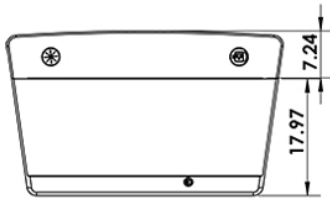

LEX33 is a large surface and elegant presentation lectern with flip up surface for locking storage. It features a 36" X 18" work surface to accommodate lecture notes or a laptop, PC storage, inner shelves with wiring channels and 2" casters (2 front are locking). Finished with a highly resistant black thermowrap top and your choice of thermowrap color body.

Standard Features

- Large angled 36"W x 18"H work surface
- Flat top for mounting LCD arm
- 1x **CUB3** Grommet with 110v and 2A USB power
- Locking flip open top with storage inside
- Cable pass through on top and sides of the unit
- Height adjustable interior shelves with cable pass through
- PC storage space 9"W x 20"D x 31"H
- 2" casters (2 front are locking)
- Thermowrapped lectern with choice of finishes
- Ships assembled

Specifications

Model: LEX33
Width: 42-1/2"
Depth: 25-3/8"
Height: 42-3/4"

Finishes

Other finishes are available. Check website.

The information contained in this drawing is the sole property of Audio Visual Furniture International. Any reproduction in part or as a whole without the written permission of Audio Visual Furniture International is prohibited. AVFI can build or modify stock configurations to suit customer specifications. Please contact us to discuss how this service can help meet your needs. Some quantity restrictions may apply. Specification subject to change without notice. Computers, cameras, monitors, etc. are shown to illustrate product usage and are not included unless otherwise noted.