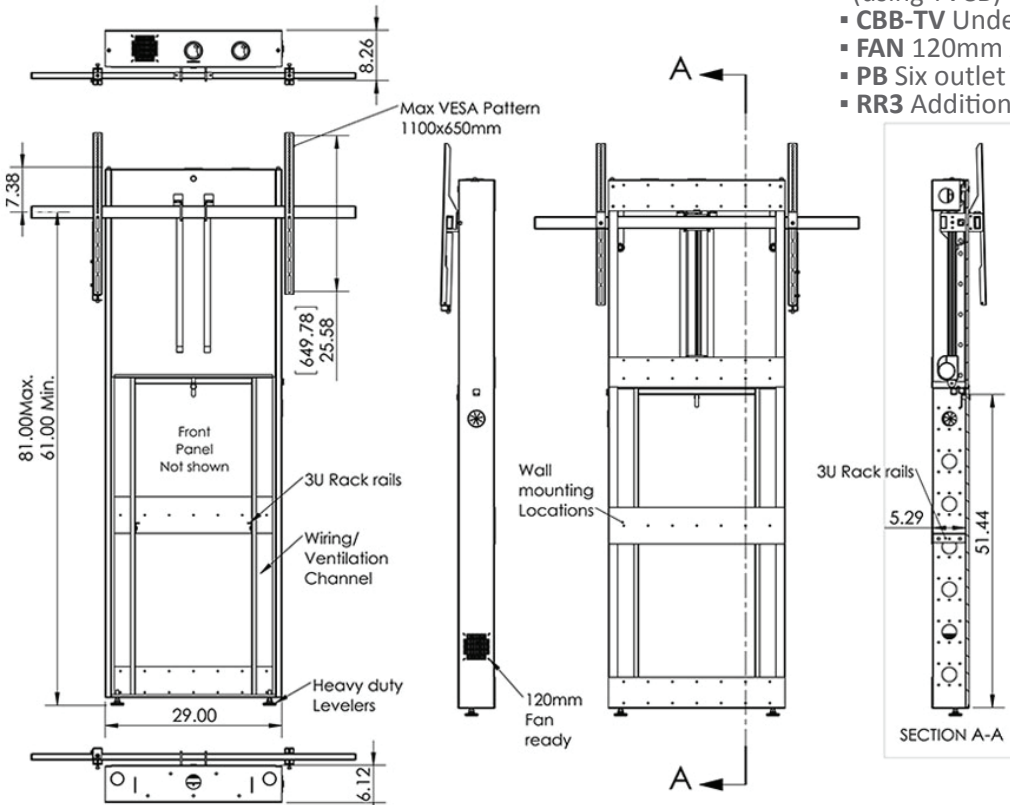

The **LFT8800WM-XL** heavy duty wall mounted lift for single XL TV's and interactive displays. While anchored to a wall, its designed to keep the weight of unit and display on the floor. Ideal for environments where adjustable height or ADA is required. Internally it features vertical 3U rack rails behind the bottom locking panel. Cable channel and ventilation. Requires fastening to stud or masonry wall.

### Standard Features

- 18" Taller rack area than the standard LFT7000WM-XL
- Accommodates up to 65" to 90" monitors (280 lbs max - 1100 x 650mm VESA max)
- 20" travel electric Worm-Drive actuator for safety and reliability
- Cable push-button remote for easy incremental adjustments
- Includes wall anchoring hardware for masonry and stud walls
- Removable locking front panels with wiring channel inside main pillar
- Scratch resistant powder coat finish
- Black metal frame with black panel color
- 3U vertical rack inside

### Specifications

**Model:** LFT8800WM-XL  
**Width:** 45"  
**Depth:** 9"  
**Height:** 88"  
**Color:** Black metal frame with black panel color

The information contained in this drawing is the sole property of Audio Visual Furniture International. Any reproduction in part or as a whole without the written permission of Audio Visual Furniture International is prohibited. We can build or modify stock configurations to suit customer specifications. Please contact us to discuss how this service can help meet your needs. Some quantity restrictions may apply. Specification subject to change without notice. Computers, cameras, monitors, etc. are shown to illustrate product usage and are not included unless otherwise noted.