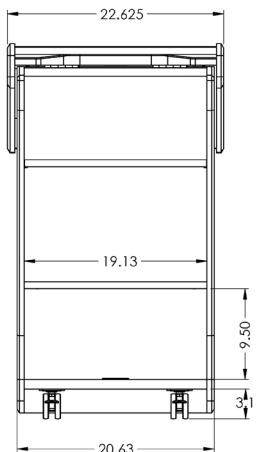

LEX41 Modern Lectern

Special Feature:
The top console can be tilted
from a 0° to 20° angle

The **LEX41** Lectern is perfect for presentations and classrooms.

It has a modern and unique design. The top console can be tilted from a 0° to 20° angle to set your lectern to a perfect ergonomic level.

Work surface page stopper design keeps your papers and books secure in any angle position.

Standard Features

- Large 21.125" W x 20" D work surface
- Tiltable Console
- Large interior shelves (Top shelf is adjustable)
- Heavy-duty casters for easy maneuvering (2 locking)
- Highly resistant thermowrap surface & body finish
- Ships assembled

Specifications

Model: LEX41
Width: 22.625"
Depth: 25"
Height: 39.25"

Finishes:

Other finishes are available. Check website.

The information contained in this drawing is the sole property of Audio Visual Furniture International. Any reproduction in part or as a whole without the written permission of Audio Visual Furniture International is prohibited. We can build or modify stock configurations to suit customer specifications. Please contact us to discuss how this service can help meet your needs. Some quantity restrictions may apply. Specification subject to change without notice. Computers, cameras, monitors, etc. are shown to illustrate product usage and are not included unless otherwise noted.