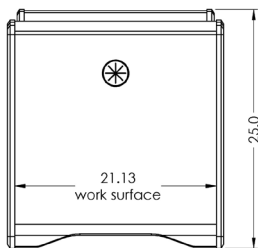

LEX41 Modern Lectern

Special Feature:
The top console can be tilted
from a 0° to 20° angle

The **LEX41** Lectern is perfect for presentations and classrooms.

It has a modern and unique design. The top console can be tilted from a 0° to 20° angle to set your lectern to a perfect ergonomic level.

Work surface page stopper design keeps your papers and books secure in any angle position.

Standard Features

- Large 21.125" W x 20" D work surface
- Tiltable Console
- Large interior shelves (Top shelf is adjustable)
- Heavy-duty casters for easy maneuvering (2 locking)
- Highly resistant thermowrap surface & body finish
- Ships assembled

Specifications

Model: LEX41
Width: 22.625"
Depth: 25"
Height: 39.25"

Finishes:

Other finishes are available. Check website.

The information contained in this drawing is the sole property of Audio Visual Furniture International. Any reproduction in part or as a whole without the written permission of Audio Visual Furniture International is prohibited. We can build or modify stock configurations to suit customer specifications. Please contact us to discuss how this service can help meet your needs. Some quantity restrictions may apply. Specification subject to change without notice. Computers, cameras, monitors, etc. are shown to illustrate product usage and are not included unless otherwise noted.