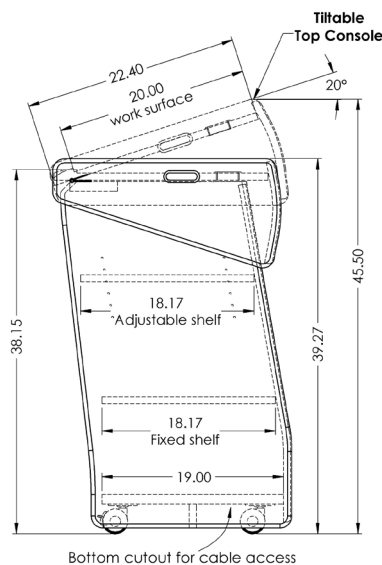

LEX41 Modern Lectern

Special Feature:
The top console can be tilted
from a 0° to 20° angle

The **LEX41** Lectern is perfect for presentations and classrooms.

It has a modern and unique design. The top console can be tilted from a 0° to 20° angle to set your lectern to a perfect ergonomic level.

Work surface page stopper design keeps your papers and books secure in any angle position.

Standard Features

- Large 21.125" W x 20" D work surface
- Tiltable Console
- Large interior shelves (Top shelf is adjustable)
- Heavy-duty casters for easy maneuvering (2 locking)
- Highly resistant thermowrap surface & body finish
- Ships assembled

Specifications

Model: LEX41
Width: 22.625"
Depth: 25"
Height: 39.25"

Finishes:

Other finishes are available. Check website.

The information contained in this drawing is the sole property of Audio Visual Furniture International. Any reproduction in part or as a whole without the written permission of Audio Visual Furniture International is prohibited. We can build or modify stock configurations to suit customer specifications. Please contact us to discuss how this service can help meet your needs. Some quantity restrictions may apply. Specification subject to change without notice. Computers, cameras, monitors, etc. are shown to illustrate product usage and are not included unless otherwise noted.