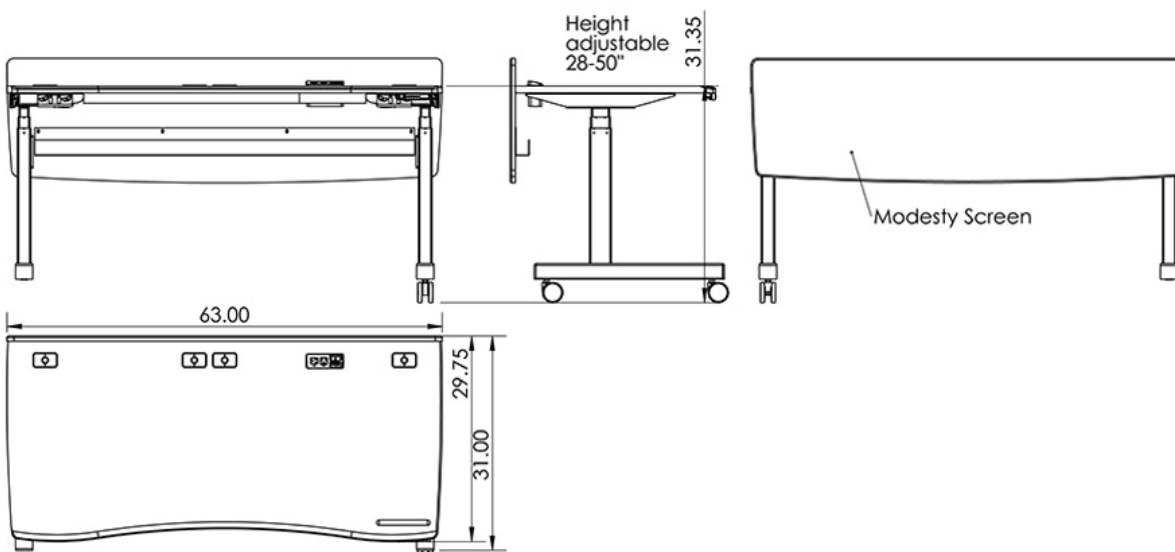

Shown with Options  
Modesty panel not exactly as shown

The **DS6330-LFT** is an adjustable height sit/stand desk ideal for high tech classrooms, lecture halls and corporate training sites. It features a large work surface with easily accessible power and grommets for electronics and charging devices. Powered by industry proven Linak® electric actuators with push-button height adjustment (28" - 52") and height readout LCD. Will adjust from sit to standing position with 3 user memory height settings.

### Standard Features

- ADA compliant
- Made with highly resistant thermowrap available in many colors
- Large 63" W x 30" D work surface to accommodate monitors, laptops and documents
- Modesty panel with cable management
- Linak® electric actuators with push-button height adjustment (28" - 52") and LCD display
- **PC-PATCH** 2x 110AC, RJ45, Phone, 2x USB power panel

### Options

- **C900S** 15" - 24" Adjustable monitor arm
- **C900D** Adjustable dual monitor arm
- **PB** Six outlet power bar with 10 ft. cord
- **CHGQIW/B** Wireless charging station white or black
- **CHGQI-DNGL** Dongle Lightning, USB Type-C, Micro-USB. (Requires CHGQIW/B)
- **PCH730** Under desk computer holder
- **CUSTOM CUTOUT** Cutouts for electronics or other items specified by the customer
- Fixed height version also available - Model DS6330

### Specifications

**Model:** DS6330-LFT  
**Width:** 63"  
**Depth:** 30"  
**Height:** 28" - 52"