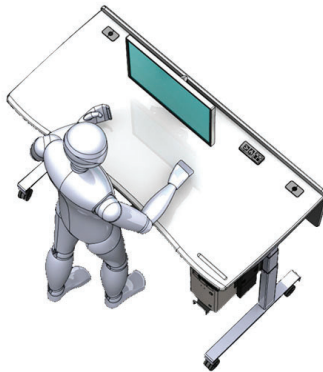

Shown with Options  
Modesty panel not exactly as shown

The **DS6330-LFT** is an adjustable height sit/stand desk ideal for high tech classrooms, lecture halls and corporate training sites. It features a large work surface with easily accessible power and grommets for electronics and charging devices. Powered by industry proven Linak® electric actuators with push-button height adjustment (28" - 52") and height readout LCD. Will adjust from sit to standing position with 3 user memory height settings.

### Standard Features

- ADA compliant
- Made with highly resistant thermowrap available in many colors
- Large 63" W x 30" D work surface to accommodate monitors, laptops and documents
- Modesty panel with cable management
- Linak® electric actuators with push-button height adjustment (28" - 52") and LCD display
- **PC-PATCH** 2x 110AC, RJ45, Phone, 2x USB power panel

### Options

- **C900S** 15" - 24" Adjustable monitor arm
- **C900D** Adjustable dual monitor arm
- **PB** Six outlet power bar with 10 ft. cord
- **CHGQIW/B** Wireless charging station white or black
- **CHGQI-DNGL** Dongle Lightning, USB Type-C, Micro-USB. (Requires CHGQIW/B)
- **PCH730** Under desk computer holder
- **CUSTOM CUTOUT** Cutouts for electronics or other items specified by the customer
- Fixed height version also available - Model DS6330