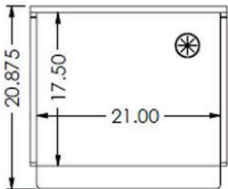

LEXYZ27 is a modern, elegant and solid mobile lectern that you can roll where it is desired. Perfect for giving conferences, public presentations or speeches.

Standard Features

- Accessible base design that allows close access and large footprint for a stable base
- 21" X 17.5" flat surface top
- 2 interior shelves for storing notes or a glass of water
- Cable grommet on top surface
- Cable pass through inside the unit so the cables are tied and neat
- Sturdy metal silver base and body
- Top of lectern has wood grain laminate finish, available in many colors
- 2 front wheels that allow the unit to be moved where it is desired
- Ships assembled

Options

- **PB** Six outlet power bar with 10 ft. cord
- **CUB3** Round cable well
- **CUB4** Black-B/Silver-S Power Panel
- **PC-PATCH** 2x 110AC, RJ45, Phone, 2x USB
- **CHGQIW/B** Wireless charging station white or black
- **CHGQI-DNGL** Lightning, USB Type-C, Micro-USB. Requires CHGQIW/B
- **MIC-18** MX418 S/C Shure Gooseneck microphone
- **LIGHT-18** Littlite Gooseneck
- **CUSTOM CUTOUT** Cutouts for electronics or other items specified by the customer

Specifications

Model: LEXYZ27
Width: 22.50"
Depth: 20"
Height: 44.68"

Finishes (Top)

Other finishes are available. Check website.

The information contained in this drawing is the sole property of Audio Visual Furniture International. Any reproduction in part or as a whole without the written permission of Audio Visual Furniture International is prohibited. We can build or modify stock configurations to suit customer specifications. Please contact us to discuss how this service can help meet your needs. Some quantity restrictions may apply. Specification subject to change without notice. Computers, cameras, monitors, etc. are shown to illustrate product usage and are not included unless otherwise noted.