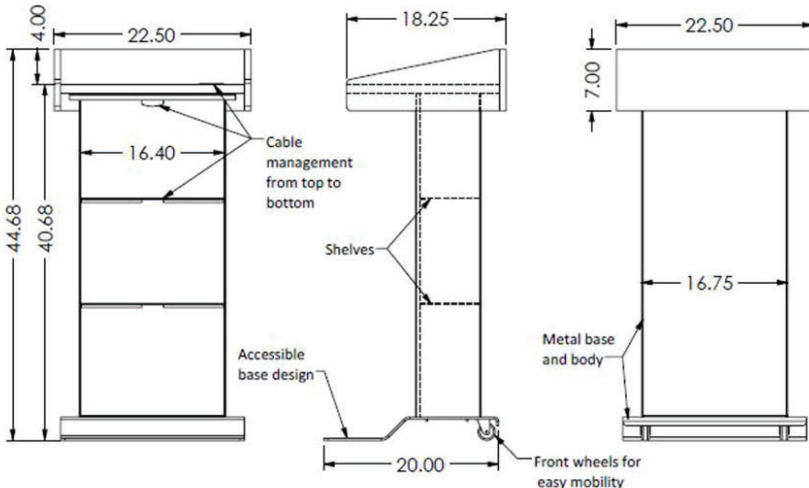

LEXYZ27 is a modern, elegant and solid mobile lectern that you can roll where it is desired. Perfect for giving conferences, public presentations or speeches.

Standard Features

- Accessible base design that allows close access and large footprint for a stable base
- 21" X 17.5" flat surface top
- 2 interior shelves for storing notes or a glass of water
- Cable grommet on top surface
- Cable pass through inside the unit so the cables are tied and neat
- Sturdy metal silver base and body
- Top of lectern has wood grain laminate finish, available in many colors
- 2 front wheels that allow the unit to be moved where it is desired
- Ships assembled

Options

- **PB** Six outlet power bar with 10 ft. cord
- **CUB3** Round cable well
- **CUB4** Black-B/Silver-S Power Panel
- **PC-PATCH** 2x 110AC, RJ45, Phone, 2x USB
- **CHGQIW/B** Wireless charging station white or black
- **CHGQI-DNGL** Lightning, USB Type-C, Micro-USB. Requires CHGQIW/B
- **MIC-18** MX418 S/C Shure Gooseneck microphone
- **LIGHT-18** Littlite Gooseneck
- **CUSTOM CUTOUT** Cutouts for electronics or other items specified by the customer

Specifications

Model: LEXYZ27
Width: 22.50"
Depth: 20"
Height: 44.68"

Finishes (Top)

Other finishes are available. Check website.

The information contained in this drawing is the sole property of Audio Visual Furniture International. Any reproduction in part or as a whole without the written permission of Audio Visual Furniture International is prohibited. We can build or modify stock configurations to suit customer specifications. Please contact us to discuss how this service can help meet your needs. Some quantity restrictions may apply. Specification subject to change without notice. Computers, cameras, monitors, etc. are shown to illustrate product usage and are not included unless otherwise noted.