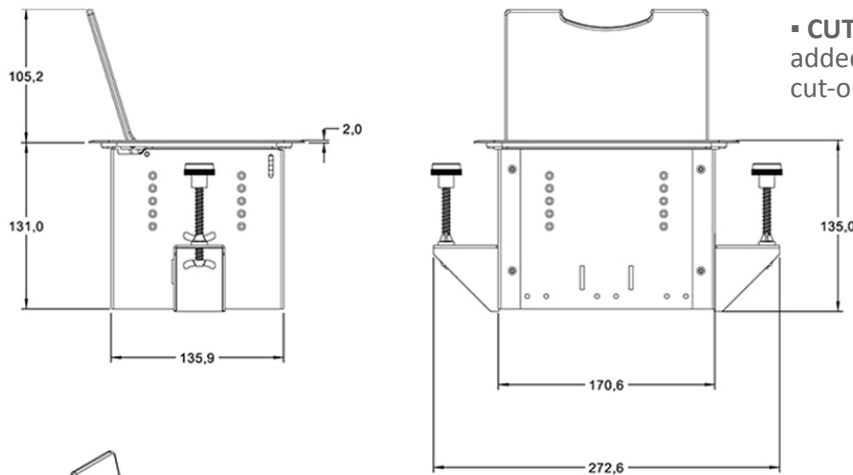

Table top cable well with 7 cable pass-through's. Used with podiums, lecterns, and conference room tables, the **CUB8** offers quick convenient table top access to power and cable connections for connecting laptops, projectors, media players and other electronic peripherals. US and Canada electrical certifications.

### Standard Features

- US and Canada electrical certifications
- Black brushed aluminum top bezel and lid
- 2 x 120V AC, 5A total power connections and pull-out connection cables for:
  - 1 x VGA
  - 2x HDMI (without extension cables support 4k@60Hz)
  - 1 x USB-A
  - 1 x 3.5mm Audio
  - 1 x RJ45 network
  - 1 x open cable grommet to add other cables as needed
- All cables with 10 ft. leads and matching male end terminations on both ends
- Power cable 6 ft.

### Options

- **CUTTING-CHARGE** Factory cut, panel mount cut-out, added to our podiums, lecterns and tables. (Specify desired cut-out location when ordering)

(Overall Dimensions Only)

### Specifications

**Model:** CUB8  
**Width:** 8.25"  
**Depth:** 6.75"  
**Height:** 5.25"  
**Color:** Black  
**Cutout size:** 7.52" X 6.0"

The information contained in this drawing is the sole property of Audio Visual Furniture International. Any reproduction in part or as a whole without the written permission of Audio Visual Furniture International is prohibited. We can build or modify stock configurations to suit customer specifications. Please contact us to discuss how this service can help meet your needs. Some quantity restrictions may apply. Specification subject to change without notice. Computers, cameras, monitors, etc. are shown to illustrate product usage and are not included unless otherwise noted.