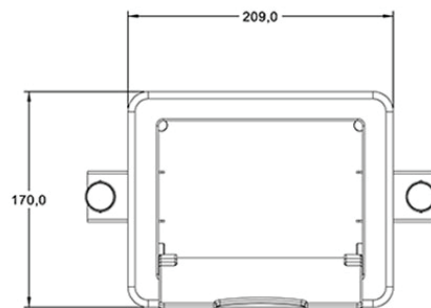

### Standard Features

- US and Canada electrical certifications
- Black brushed aluminum top bezel and lid
- 2 x 120V AC, 5A total power connections and pull-out connection cables for:
  - 1 x VGA
  - 2x HDMI (without extension cables support 4k@60Hz)
  - 1 x USB-A
  - 1 x 3.5mm Audio
  - 1 x RJ45 network
  - 1 x open cable grommet to add other cables as needed
- All cables with 10 ft. leads and matching male end terminations on both ends
- Power cable 6 ft.

### Options

- **CUTTING-CHARGE** Factory cut, panel mount cut-out, added to our podiums, lecterns and tables. (Specify desired cut-out location when ordering)

(Overall Dimensions Only)

### Specifications

**Model:** CUB8  
**Width:** 8.25"  
**Depth:** 6.75"  
**Height:** 5.25"  
**Color:** Black  
**Cutout size:** 7.52" X 6.0"

The information contained in this drawing is the sole property of Audio Visual Furniture International. Any reproduction in part or as a whole without the written permission of Audio Visual Furniture International is prohibited. We can build or modify stock configurations to suit customer specifications. Please contact us to discuss how this service can help meet your needs. Some quantity restrictions may apply. Specification subject to change without notice. Computers, cameras, monitors, etc. are shown to illustrate product usage and are not included unless otherwise noted.