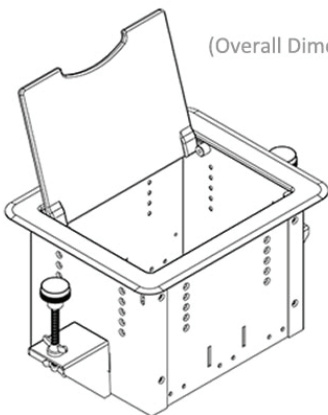

Table top cable well with 7 cable pass-through's. Used with podiums, lecterns, and conference room tables, the **CUB8** offers quick convenient table top access to power and cable connections for connecting laptops, projectors, media players and other electronic peripherals. US and Canada electrical certifications.

### Standard Features

- US and Canada electrical certifications
- Black brushed aluminum top bezel and lid
- 2 x 120V AC, 5A total power connections and pull-out connection cables for:
  - 1 x VGA
  - 2x HDMI (without extension cables support 4k@60Hz)
  - 1 x USB-A
  - 1 x 3.5mm Audio
  - 1 x RJ45 network
  - 1 x open cable grommet to add other cables as needed
- All cables with 10 ft. leads and matching male end terminations on both ends
- Power cable 6 ft.

### Options

- **CUTTING-CHARGE** Factory cut, panel mount cut-out, added to our podiums, lecterns and tables. (Specify desired cut-out location when ordering)

(Overall Dimensions Only)

### Specifications

**Model:** CUB8  
**Width:** 8.25"  
**Depth:** 6.75"  
**Height:** 5.25"  
**Color:** Black  
**Cutout size:** 7.52" X 6.0"

The information contained in this drawing is the sole property of Audio Visual Furniture International. Any reproduction in part or as a whole without the written permission of Audio Visual Furniture International is prohibited. We can build or modify stock configurations to suit customer specifications. Please contact us to discuss how this service can help meet your needs. Some quantity restrictions may apply. Specification subject to change without notice. Computers, cameras, monitors, etc. are shown to illustrate product usage and are not included unless otherwise noted.