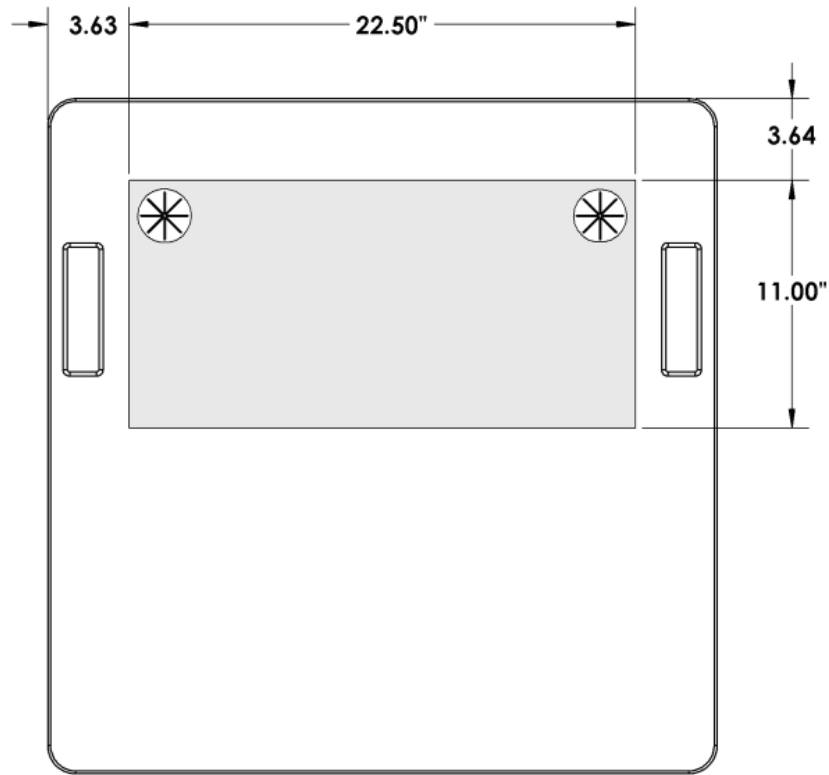

Please indicate custom cutout location on the drawing(s) below

4 Custom Cutout Option (Extra charges will apply)

Work Surface Cutout

Console Top Removable  
Panel Cutout

Code **C0** No Custom Cutout

Code **CC** Custom Cutout (Specify on Cutout Area Above)

 Cutout Area - **Work Surface** (22.5"W X 11"D)

 Cutout Area - **Console Top** (22.5"W X 10"D)