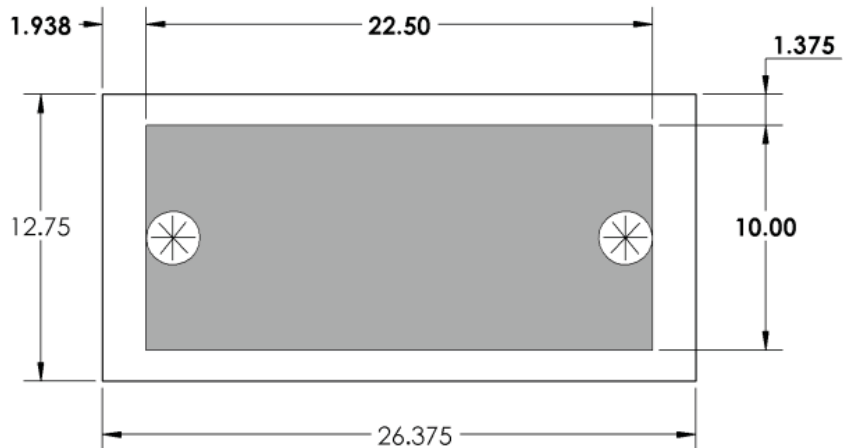

Please indicate custom cutout location on the drawing(s) below

4 Custom Cutout Option (Extra charges will apply)

Work Surface Cutout

Console Top Removable  
Panel Cutout

Code **C0** No Custom Cutout

Code **CC** Custom Cutout (Specify on Cutout Area Above)

 Cutout Area - **Work Surface** (22.5"W X 11"D)

 Cutout Area - **Console Top** (22.5"W X 10"D)