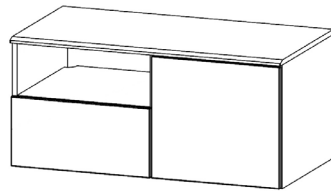

- 84.75" W X 22" D dual unit top surface
- Mounting holes and racks accommodate 16" on-center wall studs
- Open bottom for rear cable access and ventilation
- 5U EIA compliant rack rails on each unit (10U space total)
- Open shelf, spacious drawer, door compartment with adjustable shelf, and Metal Wall-mount racks
- Highly resistant thermowrap finish on top surface, door and drawer fronts (Matching melamine finish on all interior panels)
- Each unit ships assembled

Specifications

Model: CR4HW
Width: 84.75"
Depth: 22"
Height: 19.31"

Finishes:

Other finishes are available. Check website.

CR2HWL

Wall Mounted Credenza Left
 42.375"W x 22"D x 19.375"H

CR2HWR

Wall Mounted Credenza Right
 42.375"W x 22"D x 19.375"H