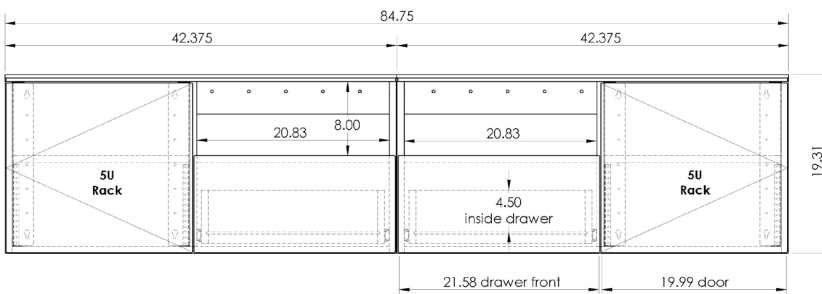

The information contained in this drawing is the sole property of Audio Visual Furniture International. Any reproduction in part or as a whole without the written permission of Audio Visual Furniture International is prohibited. We can build or modify stock configurations to suit customer specifications. Please contact us to discuss how this service can help meet your needs. Some quantity restrictions may apply. Specification subject to change without notice. Computers, cameras, monitors, etc. are shown to illustrate product usage and are not included unless otherwise noted.