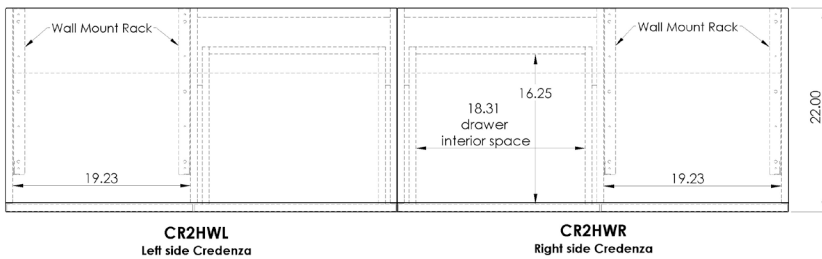

The information contained in this drawing is the sole property of Audio Visual Furniture International. Any reproduction in part or as a whole without the written permission of Audio Visual Furniture International is prohibited. We can build or modify stock configurations to suit customer specifications. Please contact us to discuss how this service can help meet your needs. Some quantity restrictions may apply. Specification subject to change without notice. Computers, cameras, monitors, etc. are shown to illustrate product usage and are not included unless otherwise noted.