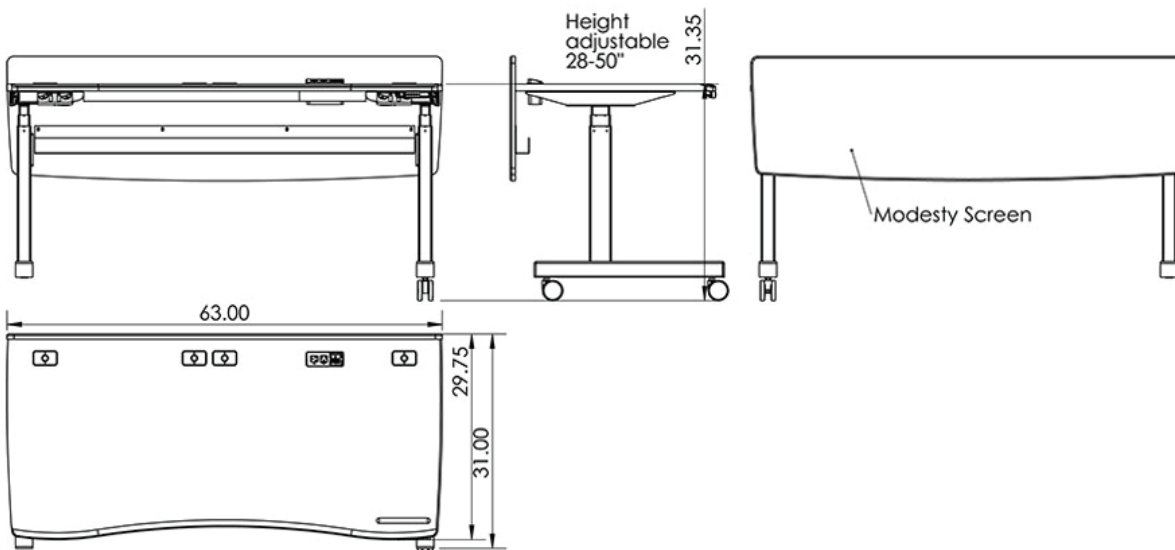

**Standard Features**

- ADA compliant
- Made with highly resistant thermowrap available in many colors
- Large 63" W x 30" D work surface to accommodate monitors, laptops and documents
- Modesty panel with cable management
- Linak® electric actuators with push-button height adjustment (28" - 52") and LCD display
- **PC-PATCH** 2x 110AC, RJ45, Phone, 2x USB power panel
- Available as a dual user version with straight front edge

Shown with Options

**Options**

- **C900S** 15" - 24" Adjustable monitor arm
- **C900D** Adjustable dual monitor arm
- **PB** Six outlet power bar with 10 ft. cord
- **CHGQIW/B** Wireless charging station white or black
- **CHGQI-DNGL** Dongle Lightning, USB Type-C, Micro-USB. (Requires CHGQIW/B)
- **PCH730** Under desk computer holder
- **CUSTOM CUTOUT** Cutouts for electronics or other items specified by the customer
- Fixed height version also available - Model DS6330

**Specifications**

**Model:** DS6330S-LFT  
**Width:** 63"  
**Depth:** 30"  
**Height:** 28" - 52"

**Finishes**

Other finishes are available with a longer lead time. Check website.

The information contained in this drawing is the sole property of Audio Visual Furniture International. Any reproduction in part or as a whole without the written permission of Audio Visual Furniture International is prohibited. AVFI can build or modify stock configurations to suit customer specifications. Please contact us to discuss how this service can help meet your needs. Some quantity restrictions may apply. Specification subject to change without notice. Computers, cameras, monitors, etc. are shown to illustrate product usage and are not included unless otherwise noted.