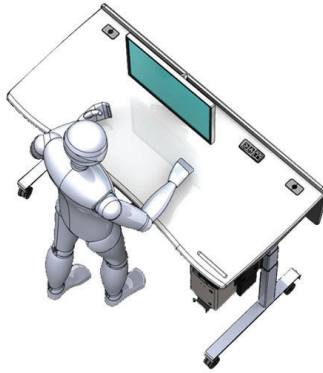

Shown with Options  
Modesty panel not exactly as shown

The **DS6330S-LFT** is an adjustable height sit/stand desk ideal for high tech classrooms, lecture halls and corporate training sites. It features a large work surface with easily accessible power and grommets for electronics and charging devices. Powered by industry proven Linak® electric actuators with push-button height adjustment (28" - 52") and height readout LCD. Will adjust from sit to standing position with 3 user memory height settings.

**Standard Features**

- ADA compliant
- Made with highly resistant thermowrap available in many colors
- Large 63" W x 30" D work surface to accommodate monitors, laptops and documents
- Modesty panel with cable management
- Linak® electric actuators with push-button height adjustment (28" - 52") and LCD display
- **PC-PATCH** 2x 110AC, RJ45, Phone, 2x USB power panel
- Available as a dual user version with straight front edge

Shown with Options

**Options**

- **C900S** 15" - 24" Adjustable monitor arm
- **C900D** Adjustable dual monitor arm
- **PB** Six outlet power bar with 10 ft. cord
- **CHGQIW/B** Wireless charging station white or black
- **CHGQI-DNGL** Dongle Lightning, USB Type-C, Micro-USB. (Requires CHGQIW/B)
- **PCH730** Under desk computer holder
- **CUSTOM CUTOUT** Cutouts for electronics or other items specified by the customer
- Fixed height version also available - Model DS6330