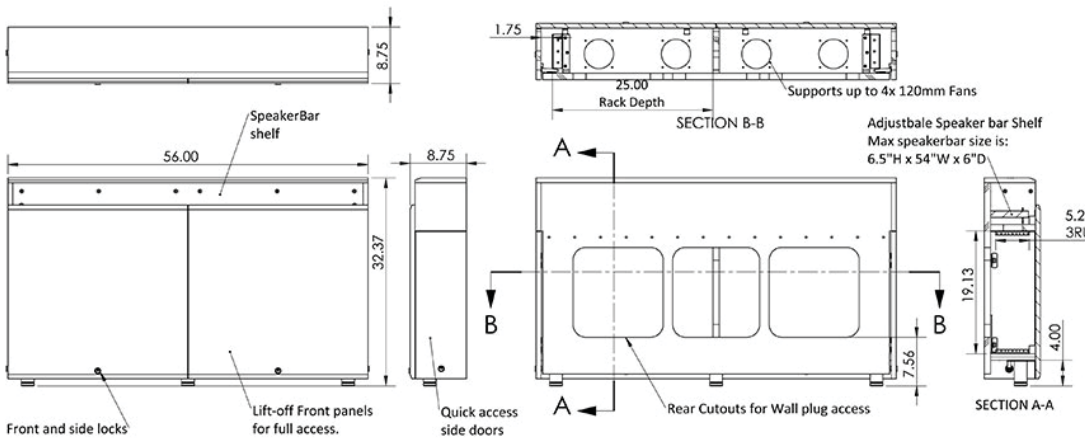

**Standard Features**

- Secures to wall and saves space at under 9" deep
- Sound bar shelf with height adjustment (SB max dims of 54"W x 6"D x 6.5"H)
- Highly resistant thermowrap surface available in many colors
- **RR3** 3U rack rails per side (6U total)
- Lift-off locking front panels for access to racks and wiring
- Locking side doors for quick access to front of rack units
- Compatible with AVFI tables with and without Bridge
- Vents at top and bottom with option to add up to 4 fans
- Ships assembled

**Options**

- **PB** Six outlet power bar with 10 ft. cord
- **TVCB** Camera bracket for freestanding or wall mount TV's
- **CS** Wall mount camera or codec shelf
- **FAN** Additional quiet cooling fan
- **9107** Lacing bar (19" long)
- **WM-3755** Tilt wall mount

**Specifications**

**Model:** CR2-WM  
**Width:** 56"  
**Depth:** 8.75"  
**Height:** 32.5"

**Finishes**

Other finishes are available. Check website.

The information contained in this drawing is the sole property of Audio Visual Furniture International. Any reproduction in part or as a whole without the written permission of Audio Visual Furniture International is prohibited. AVFI can build or modify stock configurations to suit customer specifications. Please contact us to discuss how this service can help meet your needs. Some quantity restrictions may apply. Specification subject to change without notice. Computers, cameras, monitors, etc. are shown to illustrate product usage and are not included unless otherwise noted.