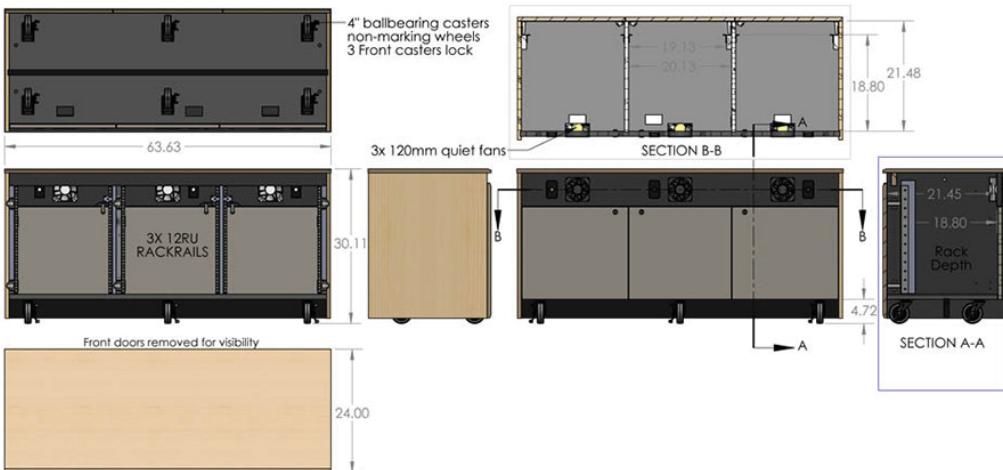

Standard Features

- Clean minimalist design
- Hidden locks and handles on front
- 3 bays 12U rack rails 18 3/4" deep (10-32 screws)
- Locking front and rear doors
- Scratch resistant thermowrap surfaces
- FAN Quiet cooling fan
- Many color options
- Compatible with our mounts (Requires drilling)
- 4" heavy duty ballbearing casters, 2 locking
- Can be butted together to span a room or wall
- Compatible with our video conference tables

Options

- **PM2-D** Dual monitor mount (42"-70" – 200 lbs total max)
- **PM2-S-XL** Single XL monitor mount (60"-90 –200 lbs max)
- **PB** Six outlet power bar with 10 ft. cord
- **CAM** Camera/codec mount
- **TVCB** Camera bracket for freestanding or wall mount TV's
- **CS** Wall mount camera or codec shelf
- **9107** Lacing bar (19" long)
- **9031** Vented metal shelf
- **9041** Sliding shelf
- **9052** Sliding drawer
- **RR12** Additional 12U space rack rails (Rear)
- **MAGKEY** Additional key for hidden locks
- **CR-A-DR** Credenza acrylic door
- **LEV4AX6** 6x Levelers for non-mobile applications

Specifications

Model: CR3000EX
Width: 63 5/8"
Depth: 24"
Height: 30 1/8"

Finishes

Other finishes are available. Check website.

The information contained in this drawing is the sole property of Audio Visual Furniture International. Any reproduction in part or as a whole without the written permission of Audio Visual Furniture International is prohibited. AVFI can build or modify stock configurations to suit customer specifications. Please contact us to discuss how this service can help meet your needs. Some quantity restrictions may apply. Specification subject to change without notice. Computers, cameras, monitors, etc. are shown to illustrate product usage and are not included unless otherwise noted.