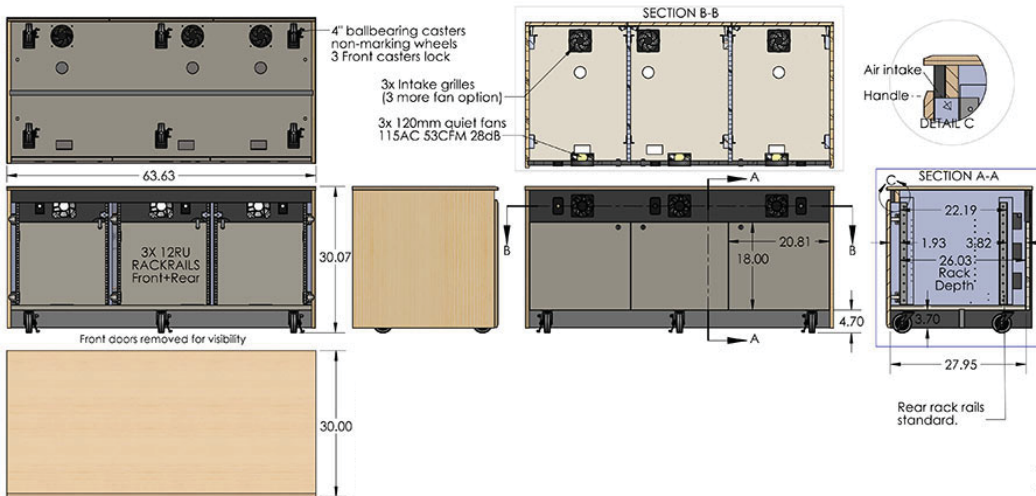

CR3030EX is a minimalist design tech-credenza designed for business conference room environments. Featuring three rack bays with twelve rack spaces each and a dedicated heat exhaust fan per bay. Innovative hidden lock design allows for a seamless look while still providing security for your electronics. Can be butted together to span a room or wall.

Standard Features

- Hidden locks and handles on front
- Front and rear rack rails
- 3 bays 12U rack rails 26" deep (10-32 screws)
- Locking front and rear doors
- Scratch resistant thermowrap surfaces
- FAN Quiet cooling fan
- Many color options
- Compatible with our mounts (Requires drilling)
- 4" heavy duty ballbearing casters, 2 locking
- Can be butted together to span a room or wall
- Compatible with our video conference tables

Options

- **PM2-D** Dual monitor mount (42"-70" – 200 lbs total max)
- **PM2-S-XL** Single XL monitor mount (60"-90 –200 lbs max)
- **PB** Six outlet power bar with 10 ft. cord
- **CAM** Camera/codec mount
- **TVCB** Camera bracket for freestanding or wall mount TV's
- **CS** Wall mount camera or codec shelf
- **9107** Lacing bar (19" long)
- **9031** Vented metal shelf
- **9041** Sliding shelf
- **9052** Sliding drawer
- **RR12** Additional 12U space rack rails (Rear)
- **MAGKEY** Additional key for hidden locks
- **CR-A-DR** Credenza acrylic door
- **LEV4AX6** 6x Levelers for non-mobile applications