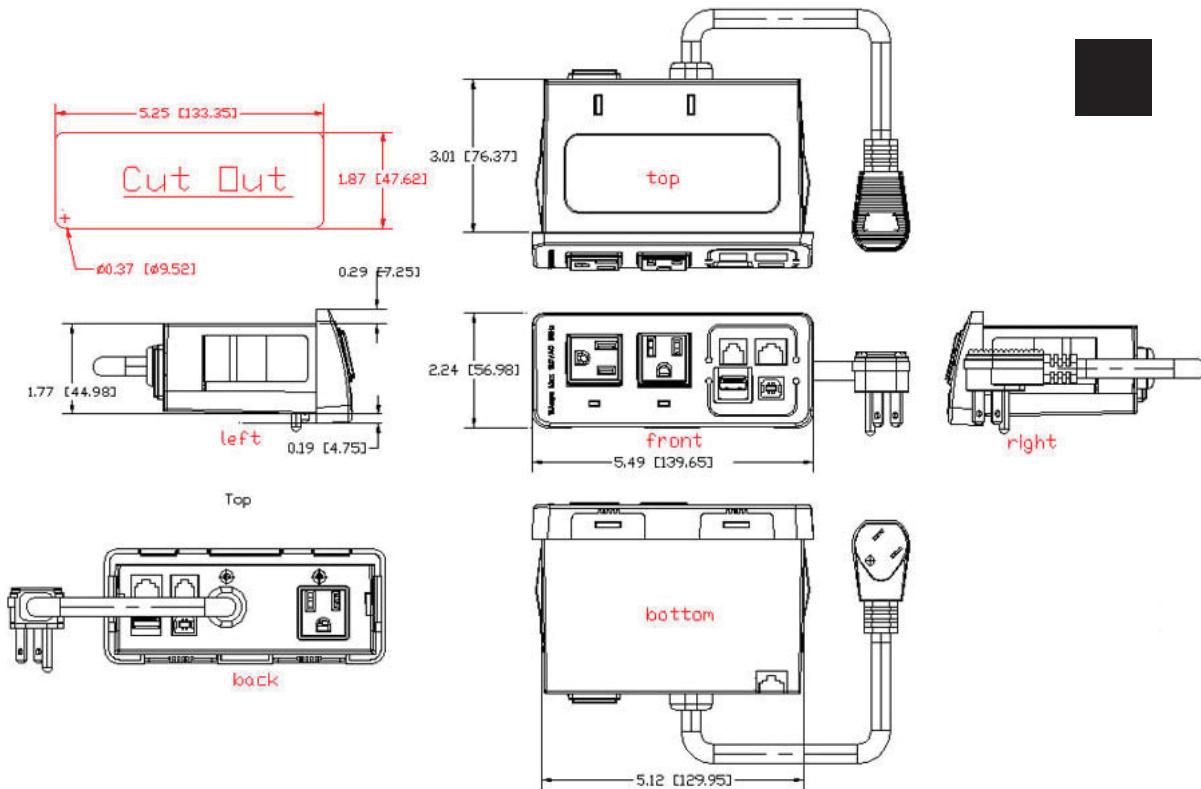

By using this supplied surge protector with USB port model **PC-PATCH**, you can plug in a USB stick or portable device and have it linked to the PC inside your lectern or podium. You can keep powered and connect to Ethernet or phone. It is ideal for keeping laptops powered.

Standard Features

- 416 joule surge protection, ground indicator and 10 ft. power cord
- Can be snapped into a cutout or a mounting bracket
- 2 Electrical outlets, 1 RJ-11 (Phone)
- 1 RJ45 (Data), 1x USB-A & 1x USB-B ports
- Electrical outlets set at 90 degrees to accommodate power-blocks

Specifications

Model: PC-PATCH
Width: 5.5"
Depth: 3"
Height: 2.25"

Color

The information contained in this drawing is the sole property of Audio Visual Furniture International. Any reproduction in part or as a whole without the written permission of Audio Visual Furniture International is prohibited. We can build or modify stock configurations to suit customer specifications. Please contact us to discuss how this service can help meet your needs. Some quantity restrictions may apply. Specification subject to change without notice. Computers, cameras, monitors, etc. are shown to illustrate product usage and are not included unless otherwise noted.