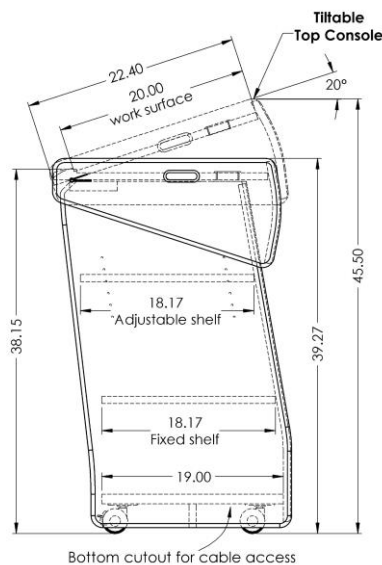

LEX41 Modern Lectern

Special Feature:
The top console can be tilted
from a 0° to 20° angle

The **LEX41** Lectern is perfect for presentations, classrooms, or anywhere you want to move your workstation.

It has a modern and unique design. The top console can be tilted from a 0° to 20° angle to set your lectern to a perfect ergonomic level.

Work surface page stopper design keeps your papers and books secure in any angle position.

Standard Features

- Large 21.125" W x 20" D work surface
- Tiltable Console
- Large interior shelves (Top shelf is adjustable)
- Heavy-duty casters for easy maneuvering (2 locking)
- Highly resistant thermowrap surface & body finish
- Ships assembled

Specifications

Model: LEX41
Width: 22.625"
Depth: 25"
Height: 39.25"

Finishes:

Other finishes are available. Check website.

The information contained in this drawing is the sole property of Audio Visual Furniture International. Any reproduction in part or as a whole without the written permission of Audio Visual Furniture International is prohibited. We can build or modify stock configurations to suit customer specifications. Please contact us to discuss how this service can help meet your needs. Some quantity restrictions may apply. Specification subject to change without notice. Computers, cameras, monitors, etc. are shown to illustrate product usage and are not included unless otherwise noted.