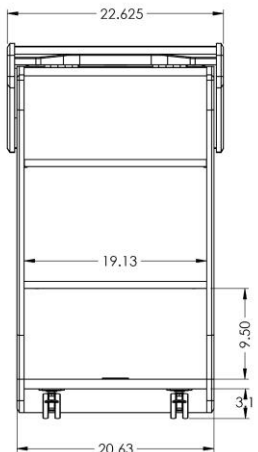

LEX41 Modern Lectern

Special Feature:
The top console can be tilted
from a 0° to 20° angle

The **LEX41** Lectern is perfect for presentations, classrooms, or anywhere you want to move your workstation.

It has a modern and unique design. The top console can be tilted from a 0° to 20° angle to set your lectern to a perfect ergonomic level.

Work surface page stopper design keeps your papers and books secure in any angle position.

Standard Features

- Large 21.125" W x 20" D work surface
- Tiltable Console
- Large interior shelves (Top shelf is adjustable)
- Heavy-duty casters for easy maneuvering (2 locking)
- Highly resistant thermowrap surface & body finish
- Ships assembled

Specifications

Model: LEX41
Width: 22.625"
Depth: 25"
Height: 39.25"

Finishes:

Other finishes are available. Check website.

The information contained in this drawing is the sole property of Audio Visual Furniture International. Any reproduction in part or as a whole without the written permission of Audio Visual Furniture International is prohibited. We can build or modify stock configurations to suit customer specifications. Please contact us to discuss how this service can help meet your needs. Some quantity restrictions may apply. Specification subject to change without notice. Computers, cameras, monitors, etc. are shown to illustrate product usage and are not included unless otherwise noted.