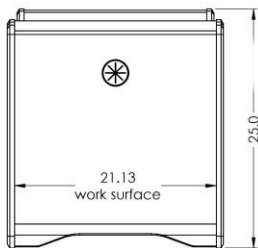

LEX41 Modern Lectern

Special Feature:
The top console can be tilted
from a 0° to 20° angle

The **LEX41** Lectern is perfect for presentations, classrooms, or anywhere you want to move your workstation.

It has a modern and unique design. The top console can be tilted from a 0° to 20° angle to set your lectern to a perfect ergonomic level.

Work surface page stopper design keeps your papers and books secure in any angle position.

Standard Features

- Large 21.125" W x 20" D work surface
- Tiltable Console
- Large interior shelves (Top shelf is adjustable)
- Heavy-duty casters for easy maneuvering (2 locking)
- Highly resistant thermowrap surface & body finish
- Ships assembled

Specifications

Model: LEX41
Width: 22.625"
Depth: 25"
Height: 39.25"

Finishes:

Other finishes are available. Check website.

The information contained in this drawing is the sole property of Audio Visual Furniture International. Any reproduction in part or as a whole without the written permission of Audio Visual Furniture International is prohibited. We can build or modify stock configurations to suit customer specifications. Please contact us to discuss how this service can help meet your needs. Some quantity restrictions may apply. Specification subject to change without notice. Computers, cameras, monitors, etc. are shown to illustrate product usage and are not included unless otherwise noted.