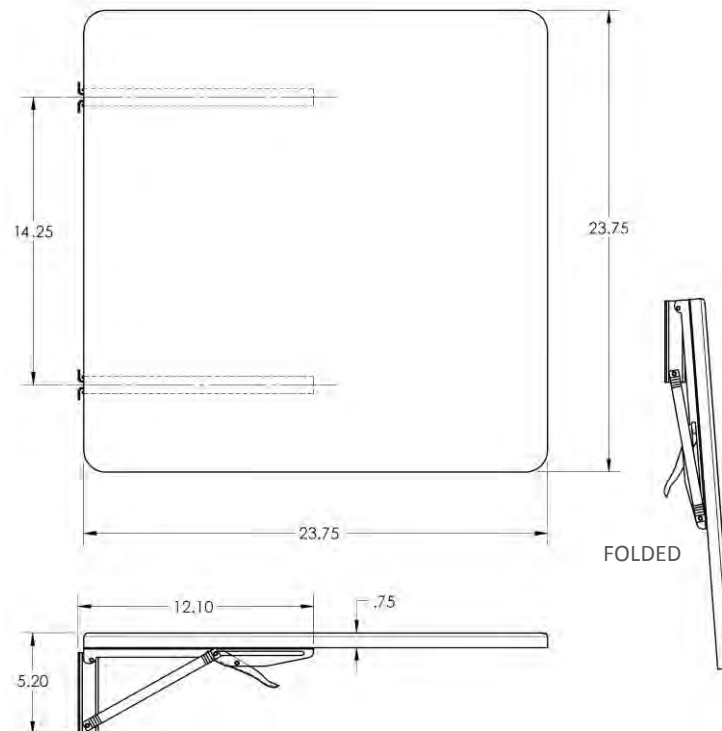

The **SH-FL-EX** Folding Side Shelf Kit can fit LEX30 & LEX31 Lecterns. The thermowrap finish panel is large enough to accommodate document camera projectors or laptops.

Standard Features

- Available in Black thermowrap only.
- Steel folding supports with mounting hardware. Self-locking when open.

SH-FL-EX installed on LEX30 Lectern (Sold separately)

Specifications

Model: SH-FL-EX

Color: Black

Dimensions: 23.75" x 23.75"

The information contained in this drawing is the sole property of Audio Visual Furniture International. Any reproduction in part or as a whole without the written permission of Audio Visual Furniture International is prohibited. We can build or modify stock configurations to suit customer specifications. Please contact us to discuss how this service can help meet your needs. Some quantity restrictions may apply. Specification subject to change without notice. Computers, cameras, monitors, etc. are shown to illustrate product usage and are not included unless otherwise noted.