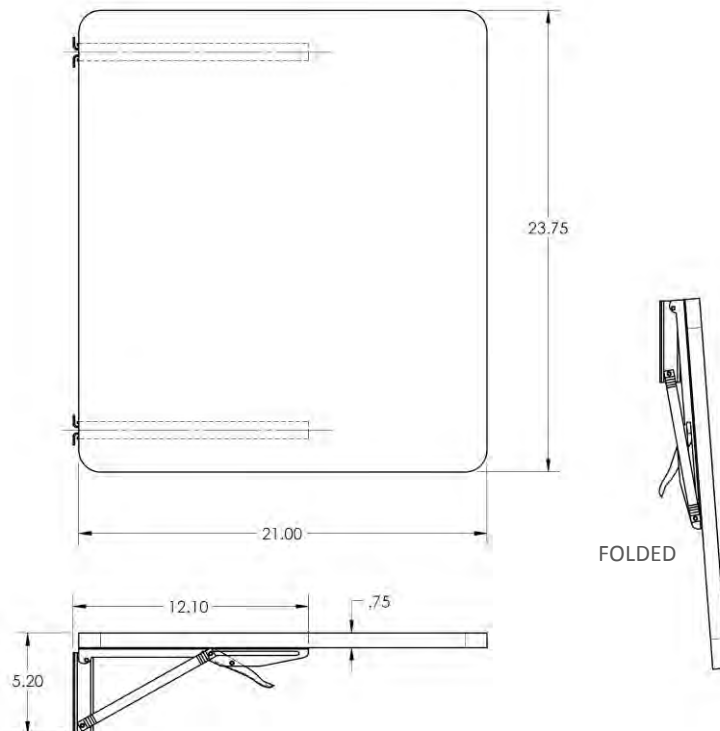

The **SH-FL** Folding Side Shelf Kit can be added to selected lecterns or podiums. Furniture grade laminate panel is large enough to accommodate document camera projectors or laptops.

Standard Features

- Available in Black laminate only
- Steel folding supports with mounting hardware. Self-locking when open

SH-FL installed on PD3006 podium (Sold separately)

Specifications

Model: SH-FL

Color: Black

Dimensions: 21" x 23.75"